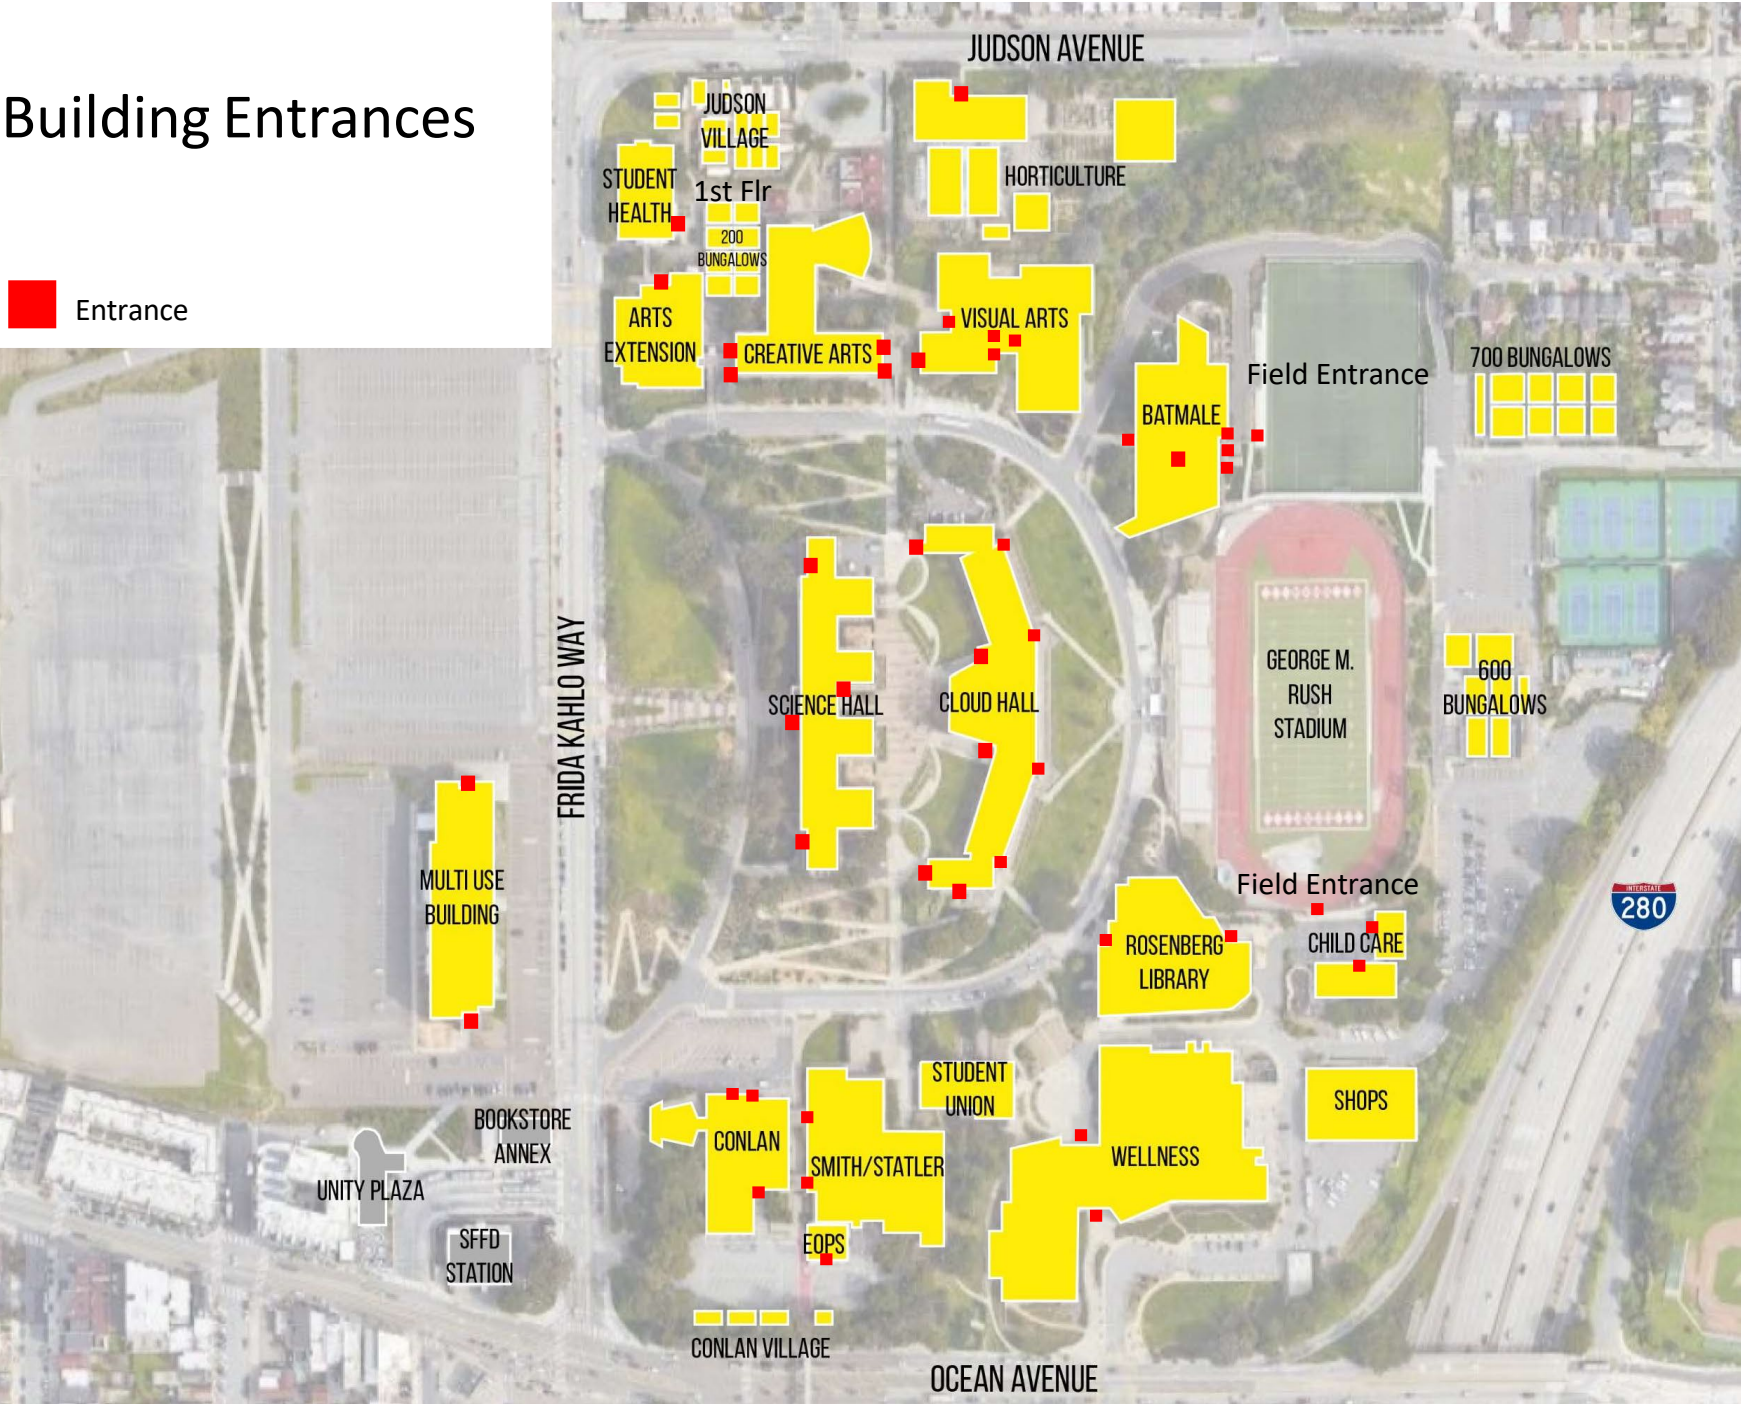

Building Entrances

Entrance