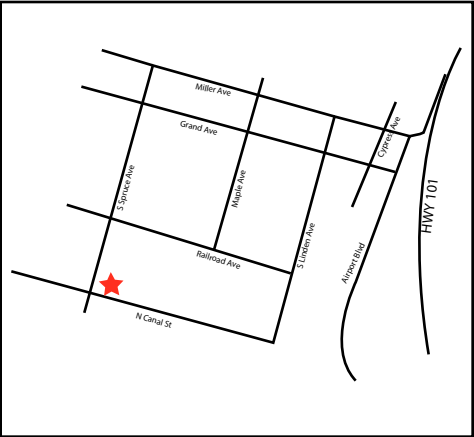

SOUTH SAN FRANCISCO TRAINING FACILITY

480 N. Canal Street, South San Francisco, Ca 94080