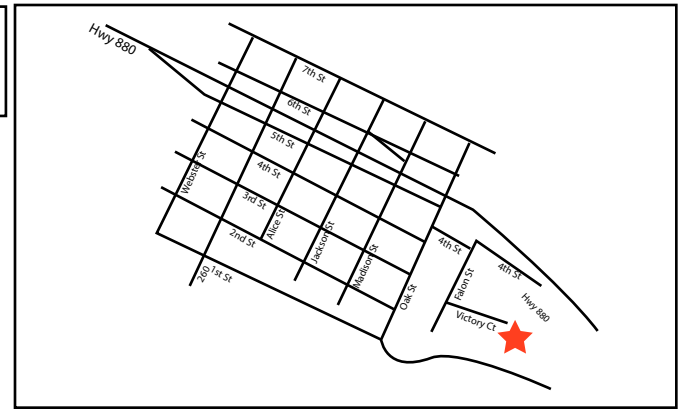

OAKLAND TRAINING FACILITY

259 Victory Ct Oakland