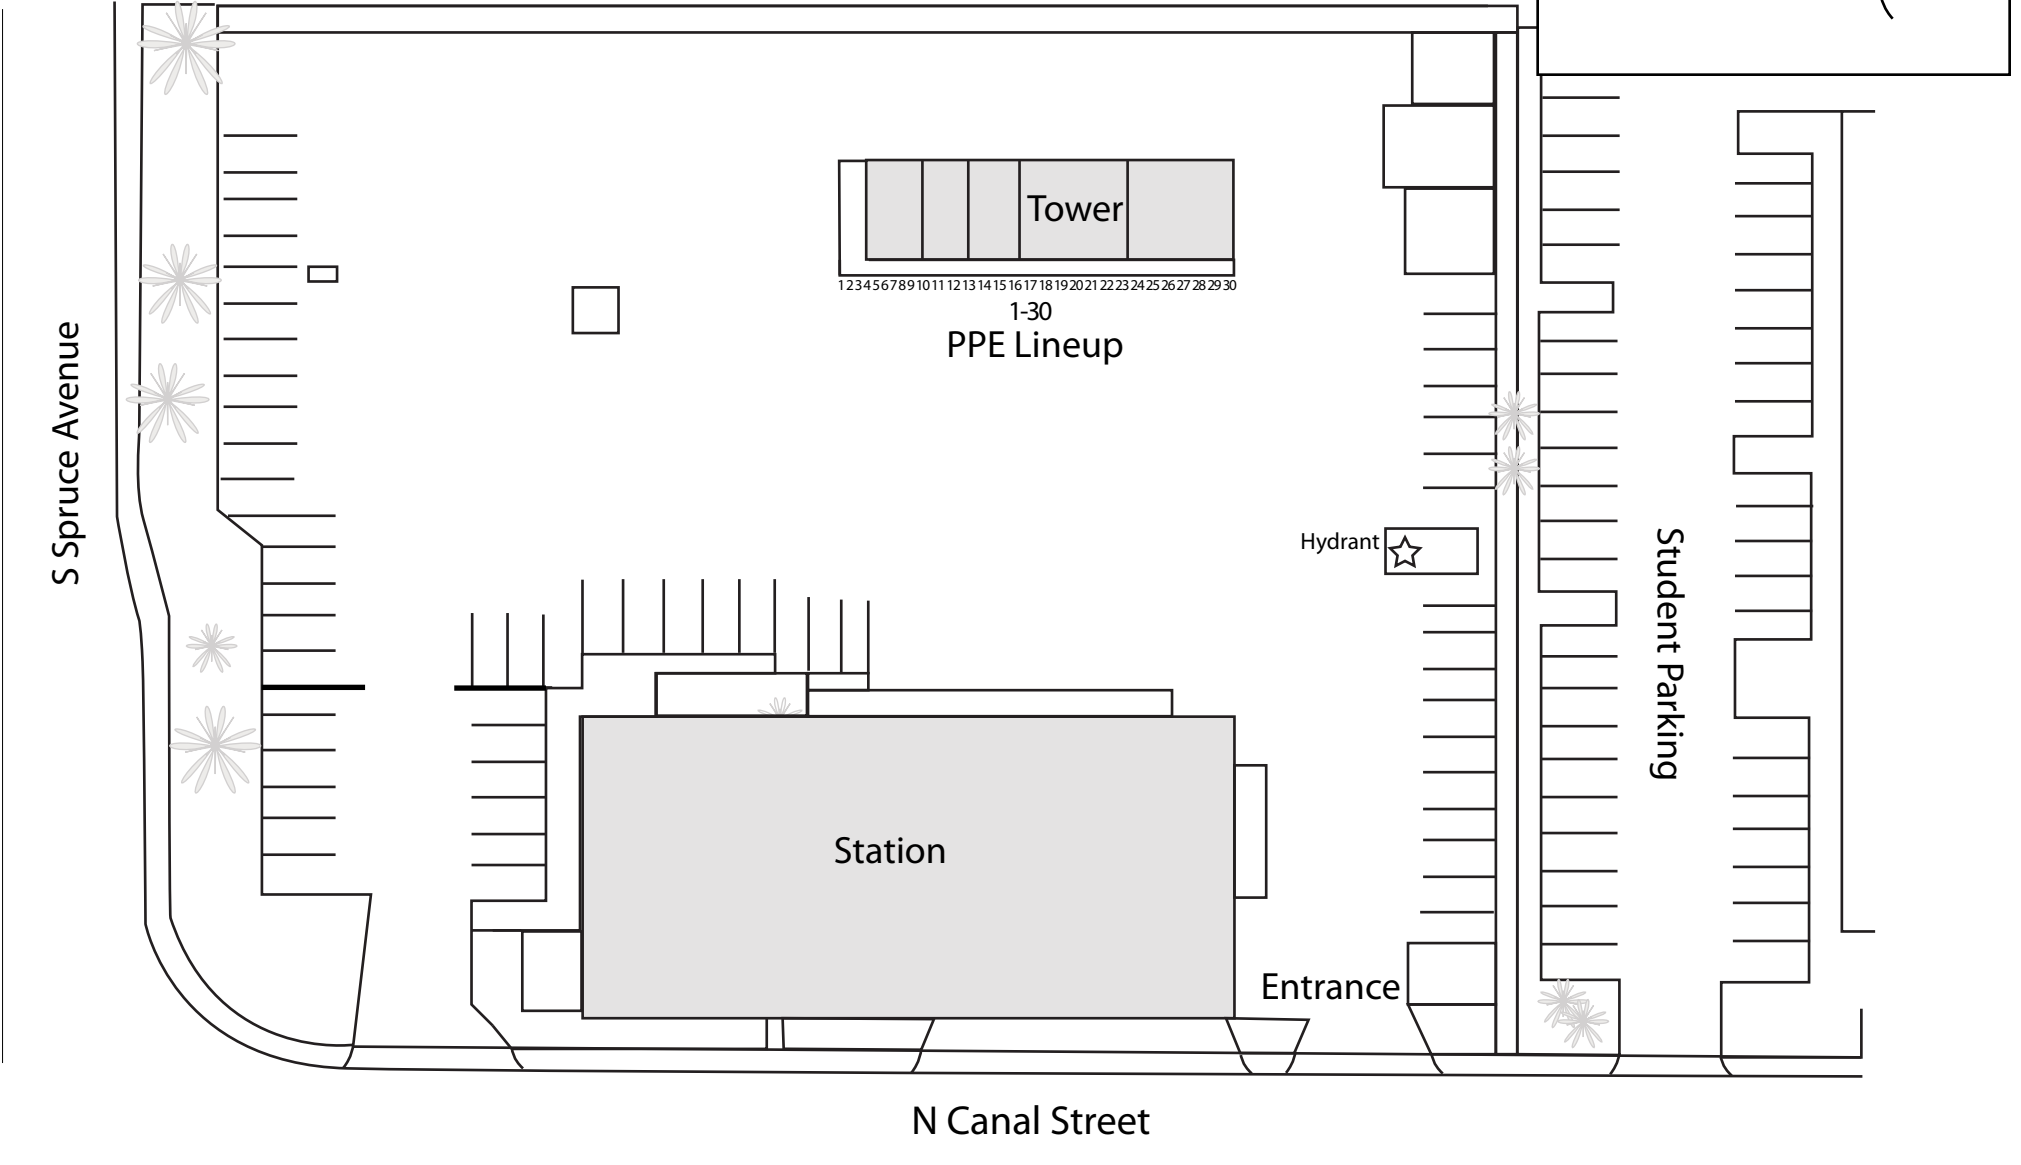

SOUTH SAN FRANCISCO TRAINING FACILITY

480 N. Canal Street, South San Francisco, Ca 94080

SOUTH SAN FRANCISCO TRAINING FACILITY

480 N. Canal Street, South San Francisco, Ca 94080

SAN MATEO CAL FIRE

20 Tower Rd San Mateo, CA 94402