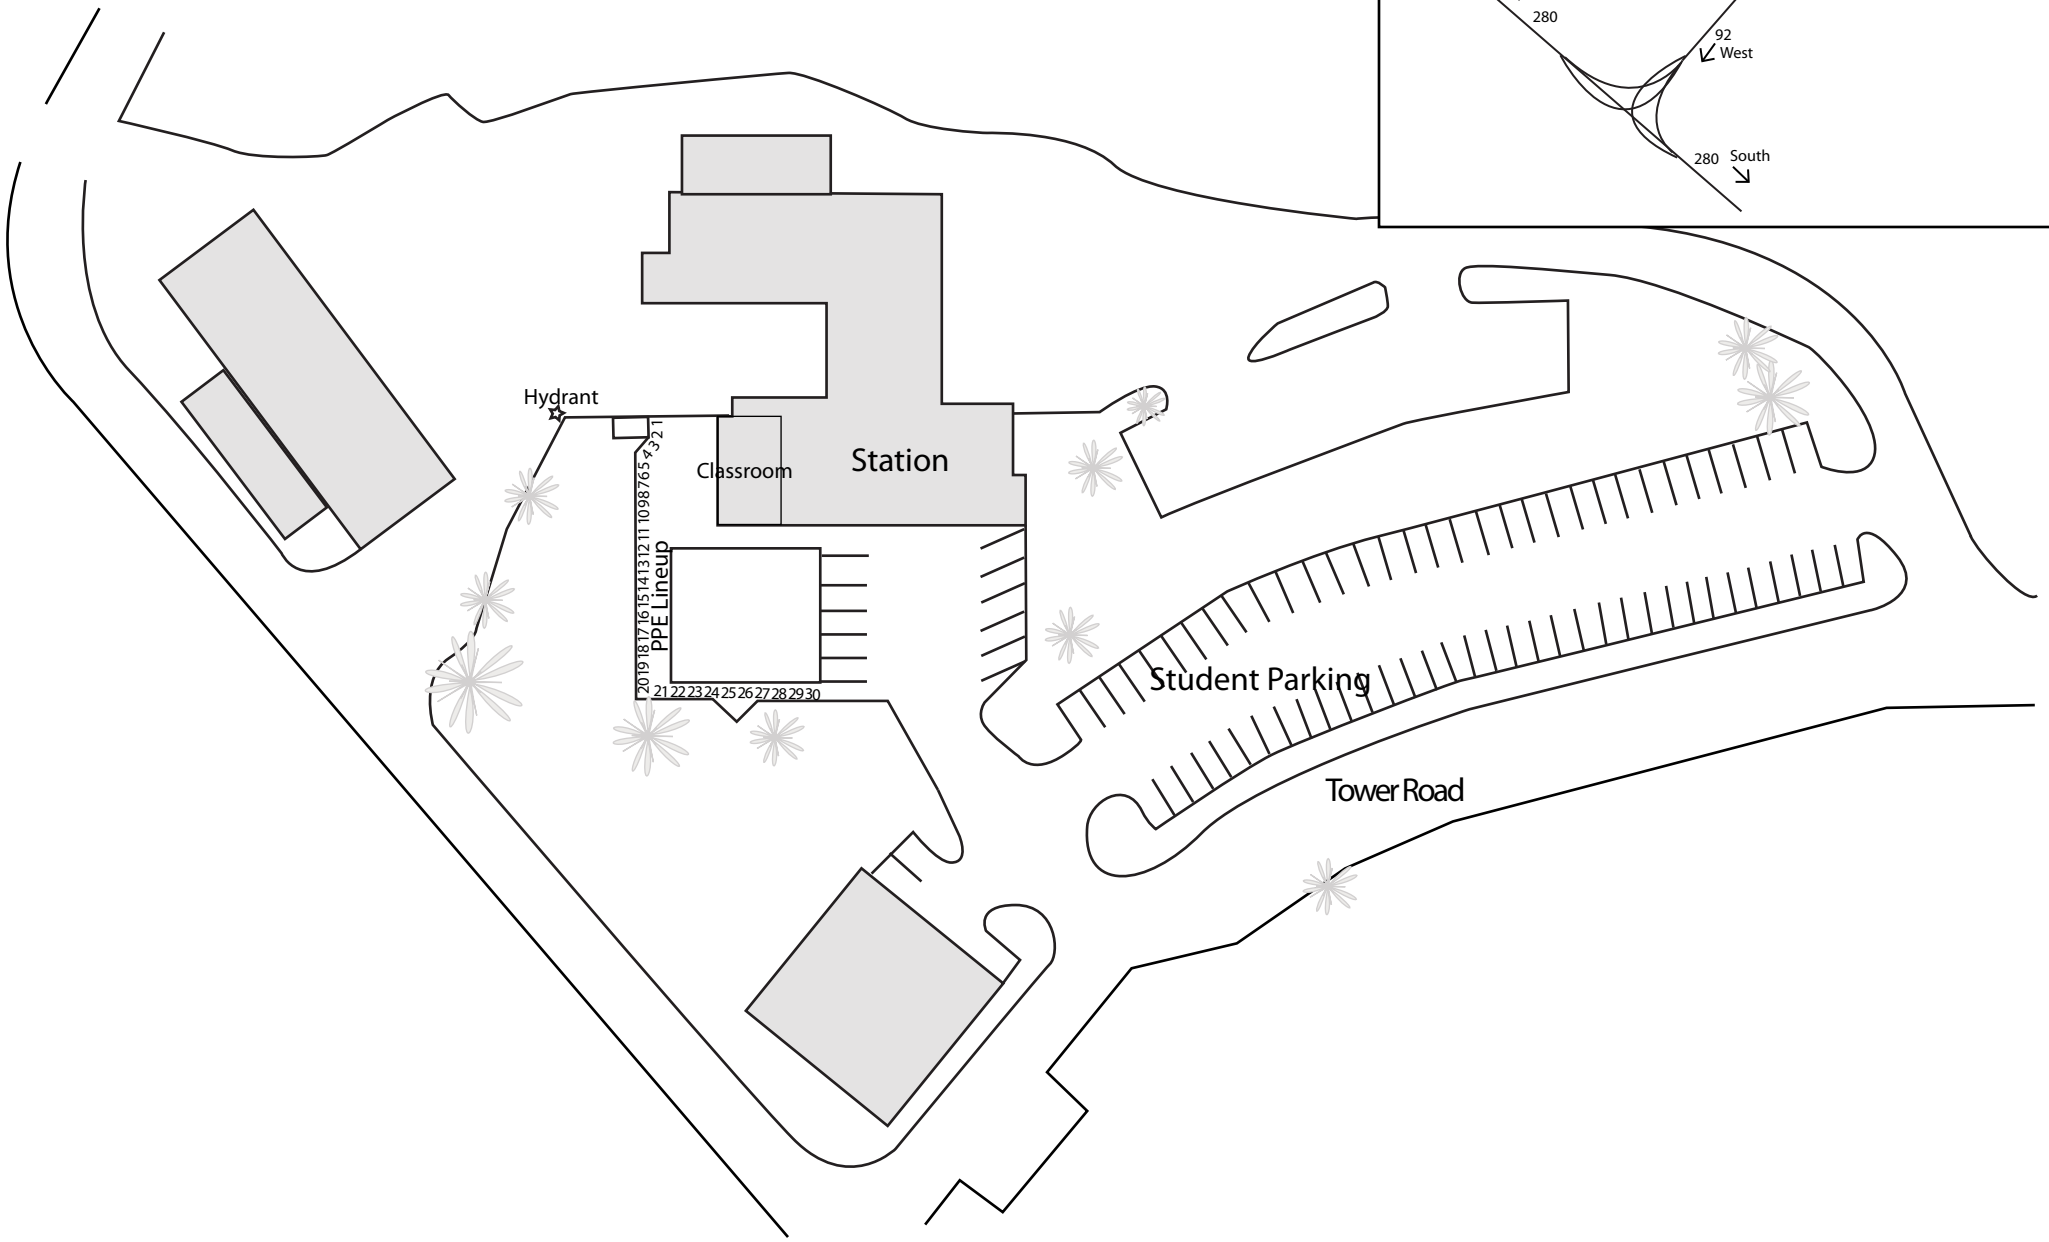

SOUTH SAN FRANCISCO TRAINING FACILITY

480 N. Canal Street, South San Francisco, Ca 94080

SOUTH SAN FRANCISCO TRAINING FACILITY

480 N. Canal Street, South San Francisco, Ca 94080

SAN MATEO CAL FIRE

20 Tower Rd San Mateo, CA 94402