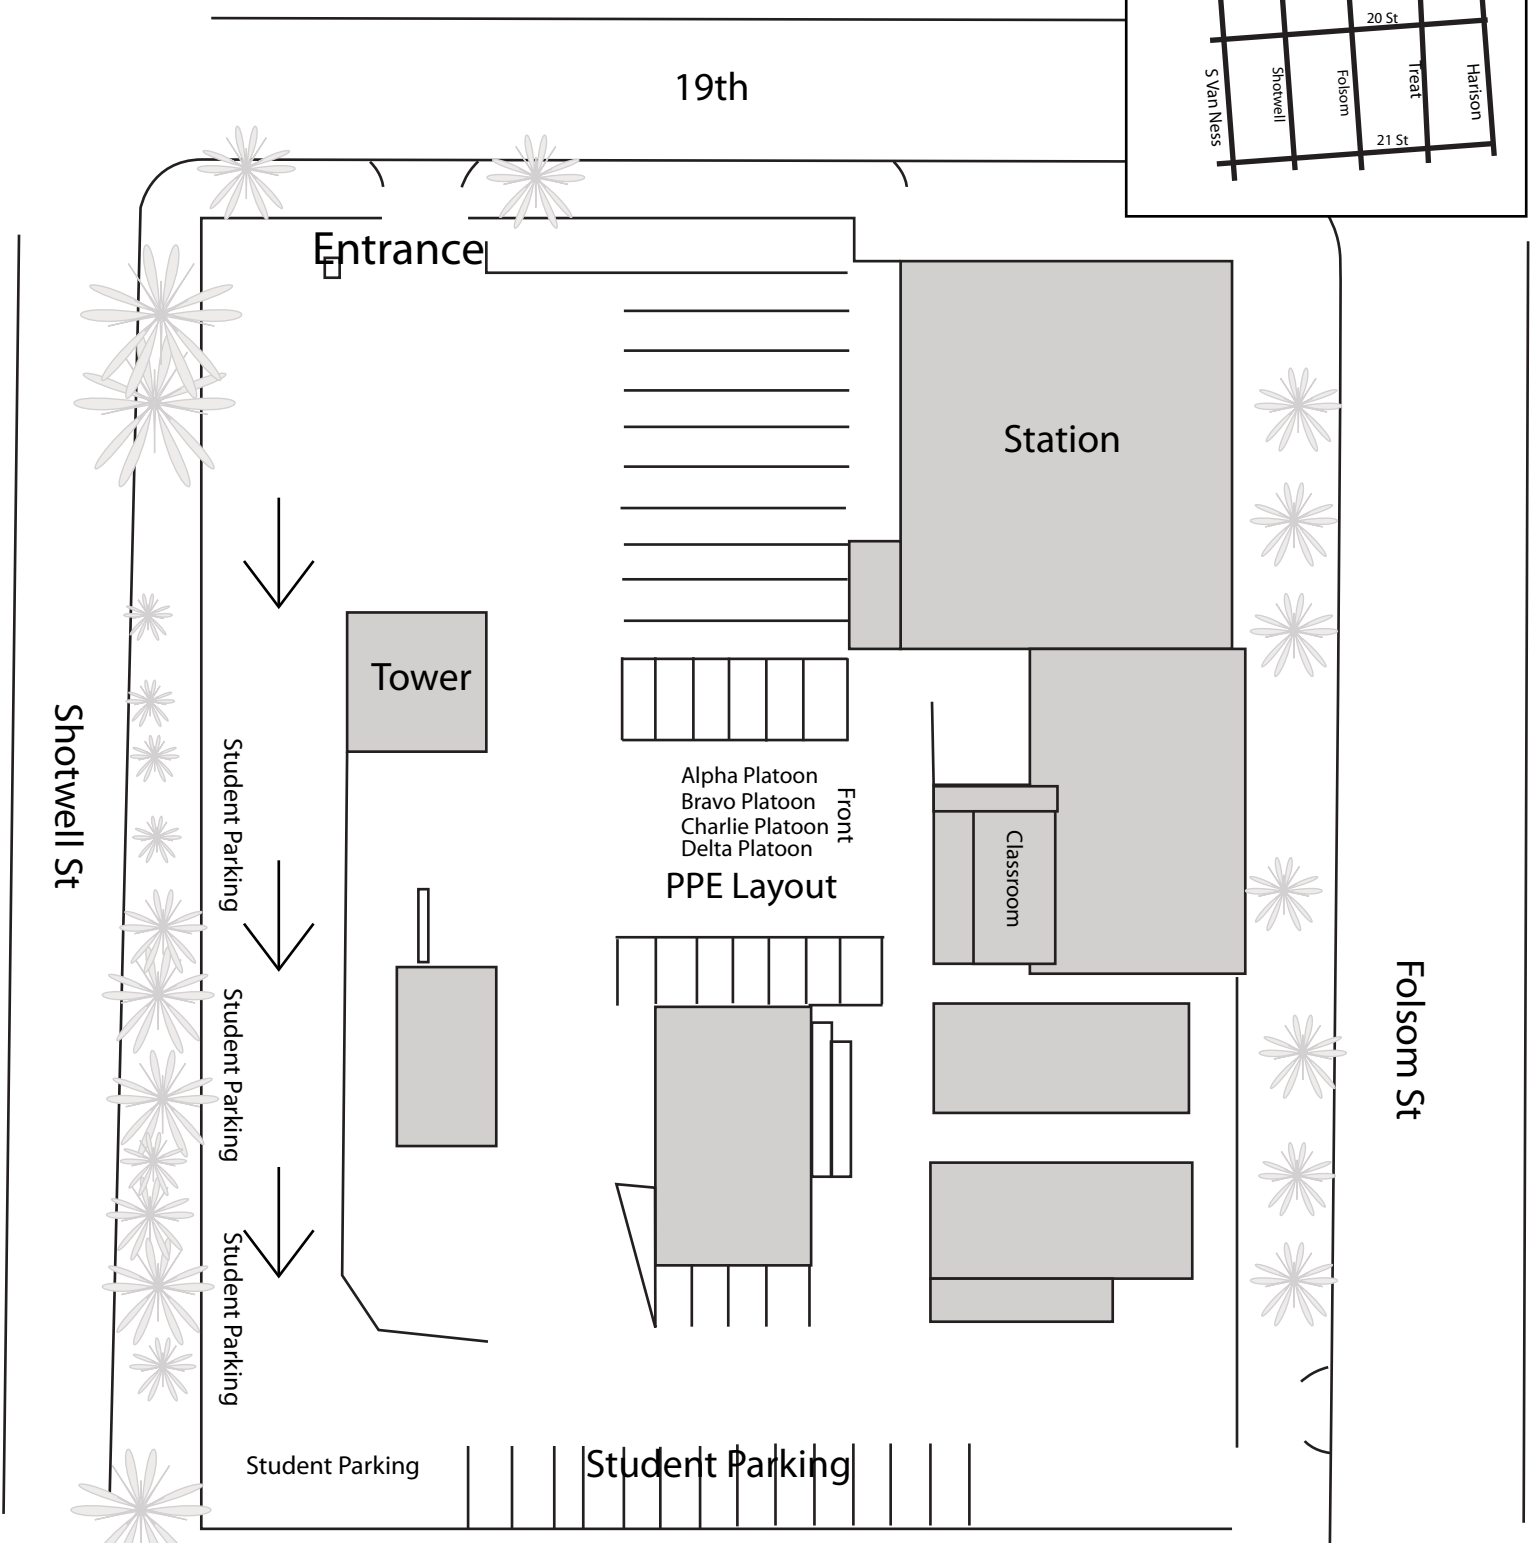

19th

Entrance

Station

Tower

Alpha Platoon
Bravo Platoon
Charlie Platoon
Delta Platoon
PPE Layout

Classroom

Shotwell St

Student Parking

Student Parking

Student Parking

Student Parking

Student Parking

Folsom St