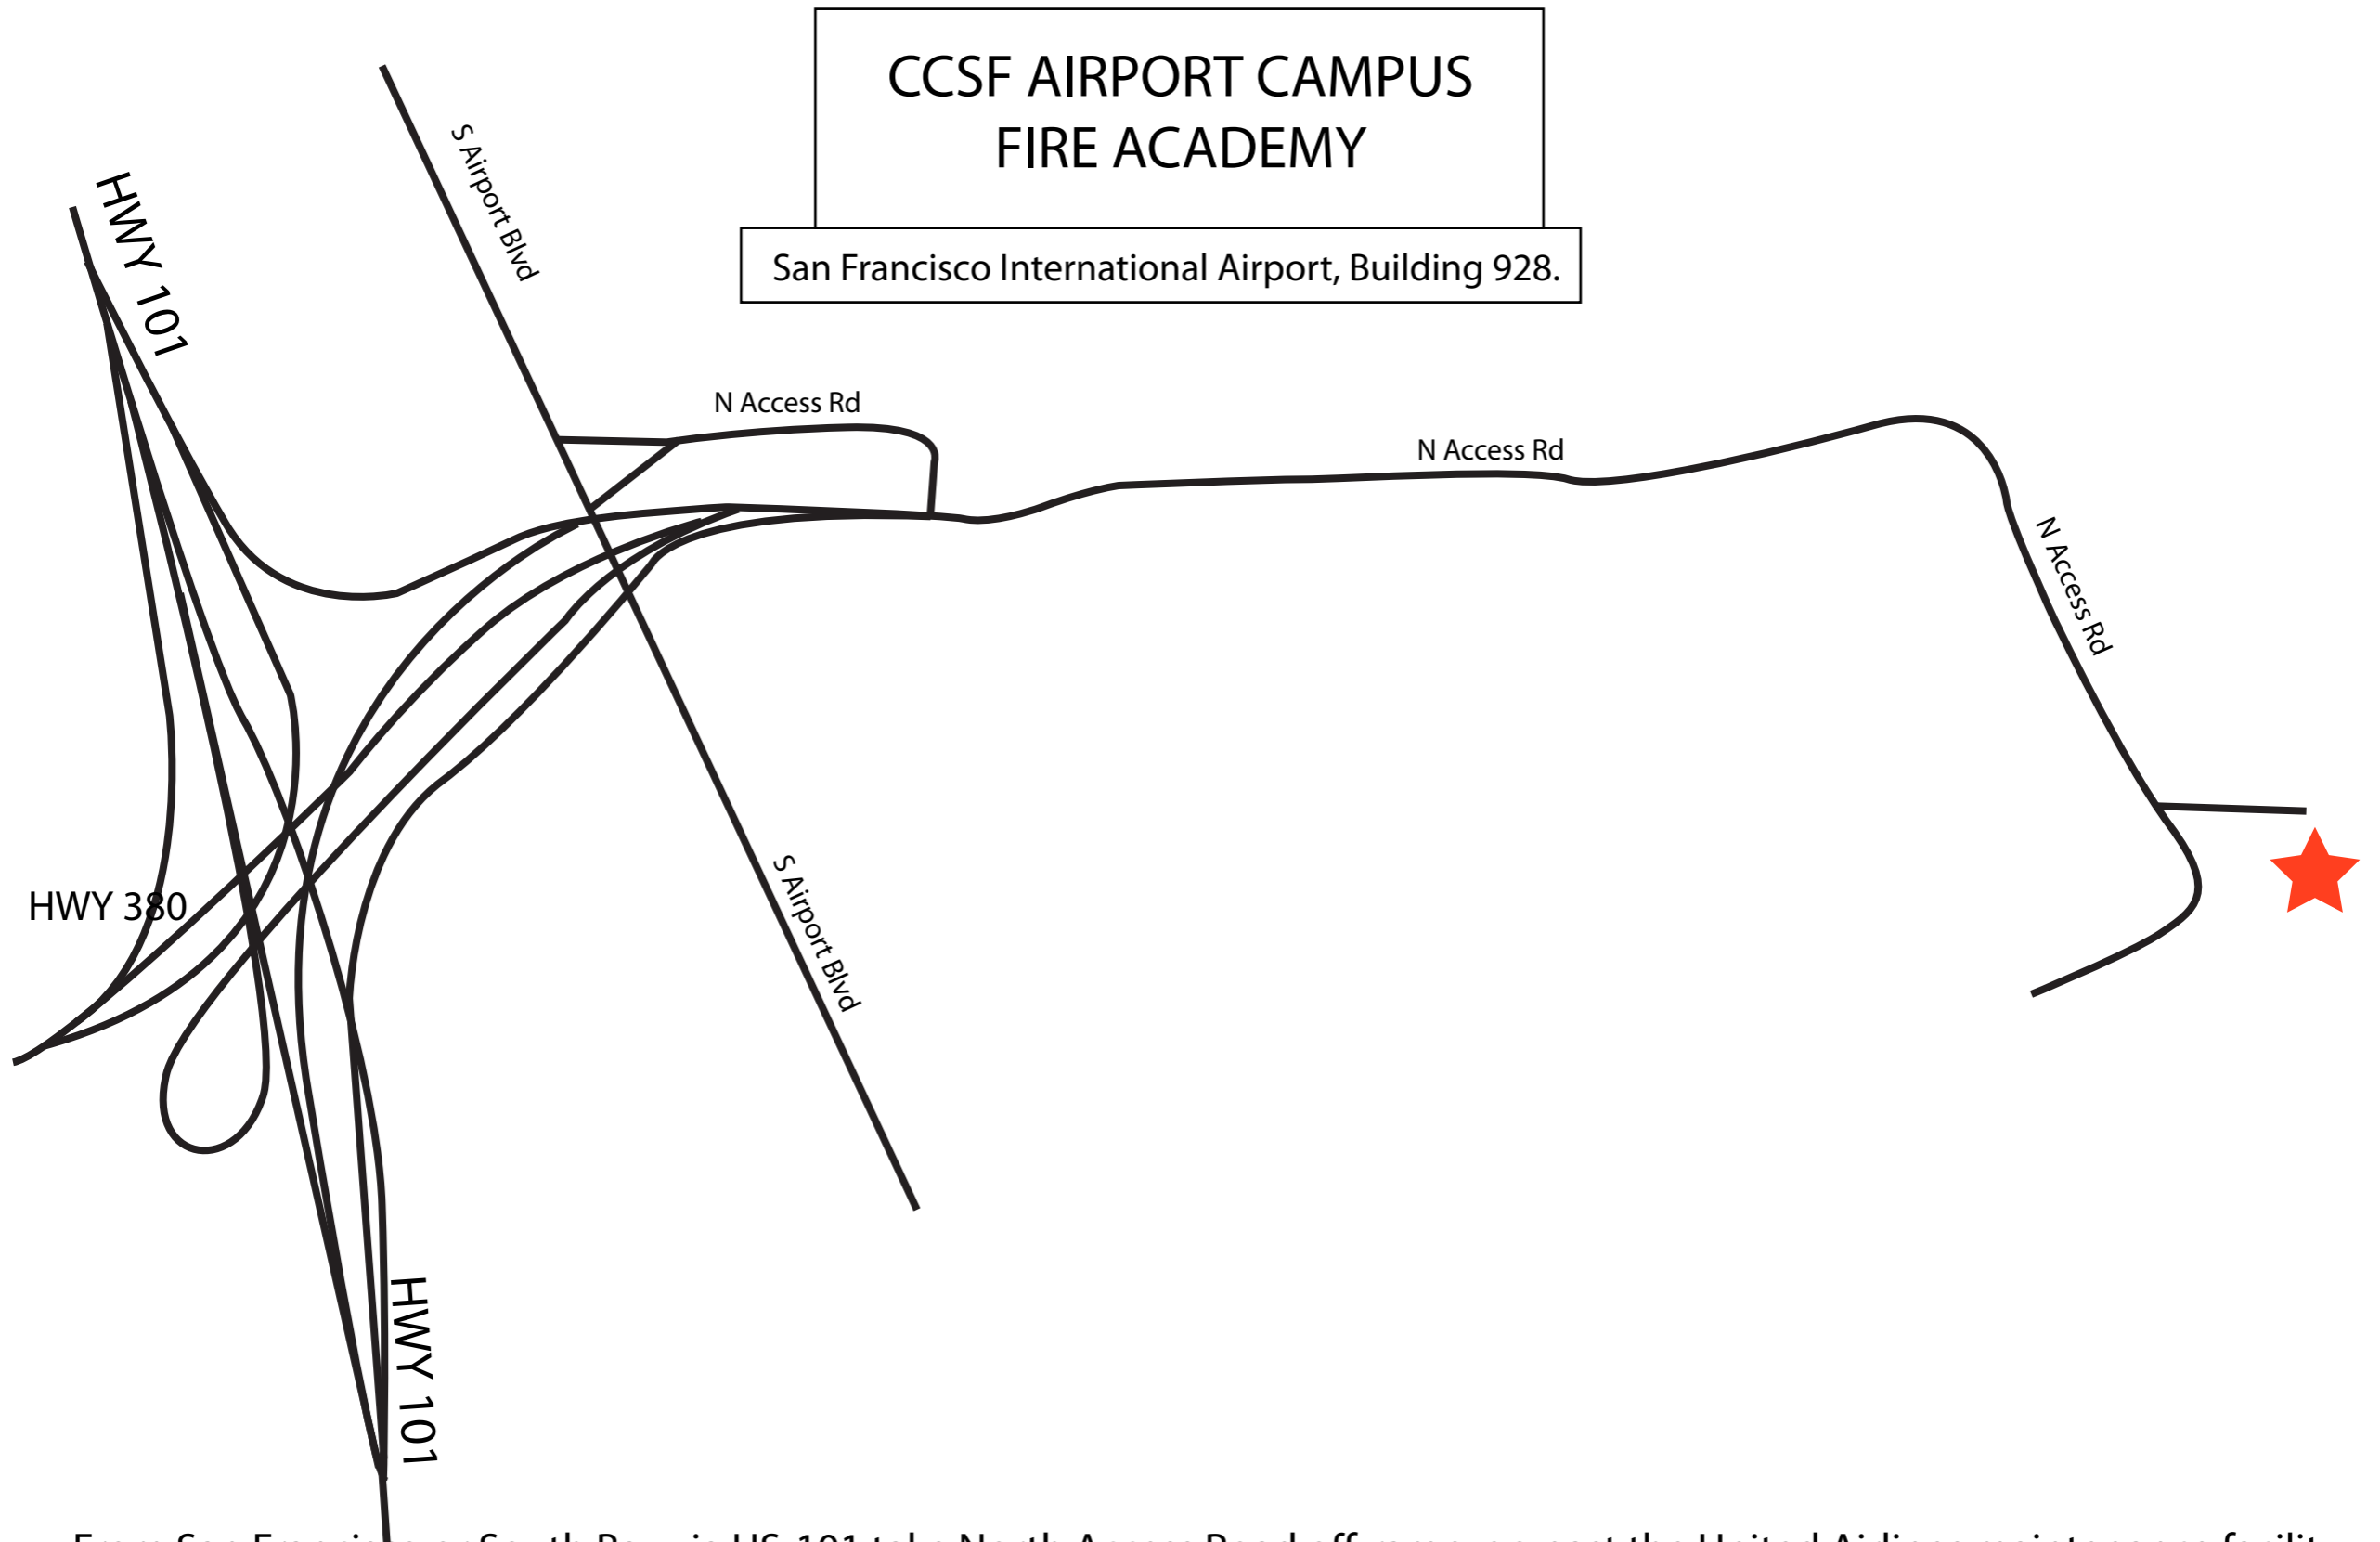

CCSF AIRPORT CAMPUS FIRE ACADEMY

CCSF AIRPORT CAMPUS FIRE ACADEMY

San Francisco International Airport, Building 928.

From San Francisco or South Bay via US-101 take North Access Road off-ramp, go past the United Airlines maintenance facility, go about 1/2 mile past the fuel storage tanks on the left, turn left onto Cleanwater Drive, turn right into Gate

From San Francisco via I-280 take I-380 at interchange to North Access Road off-ramp and follow directions above.
From Marin County via 19th Avenue (California Route 1), continue to I-280 and follow directions above.