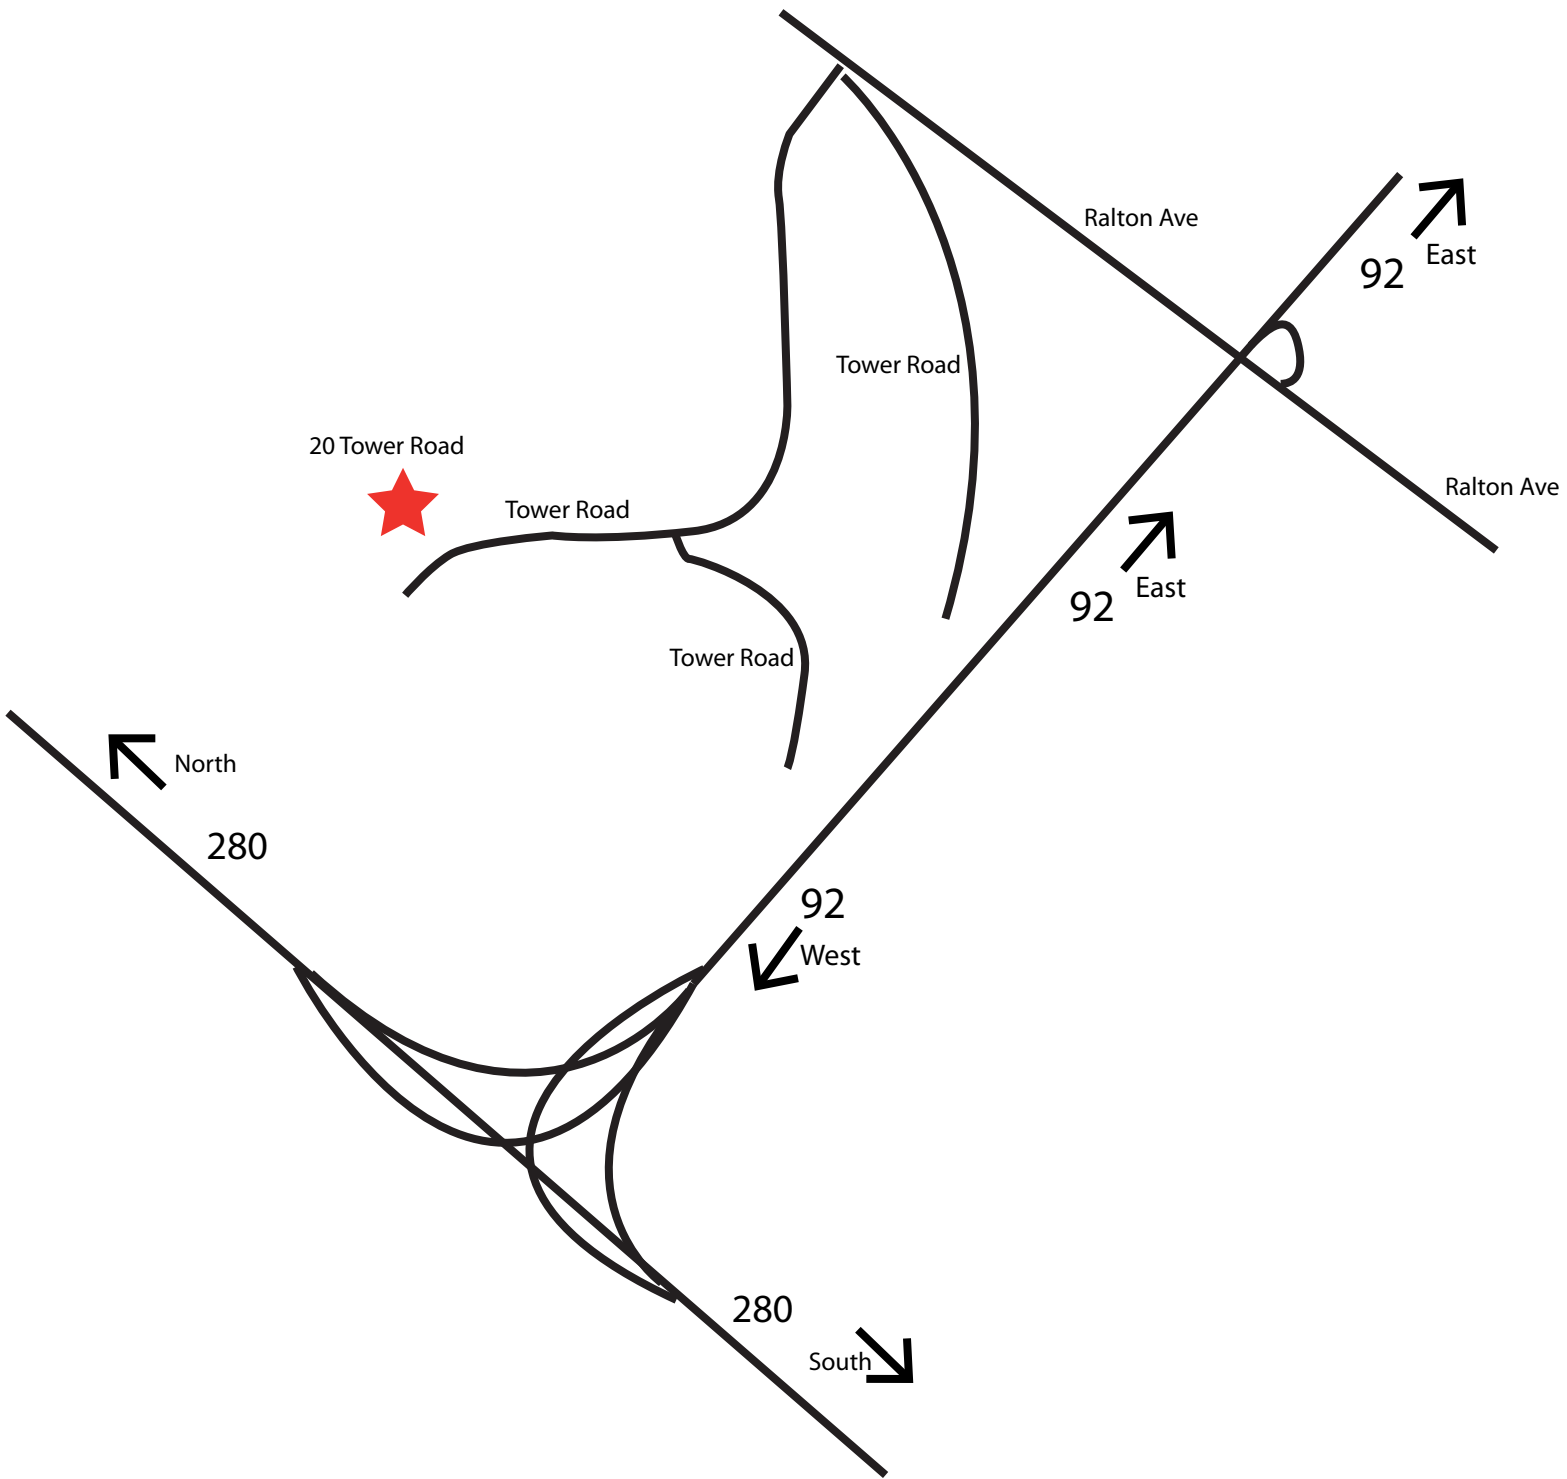

SAN MATEO CAL FIRE

20 Tower Rd San Mateo, CA 94402