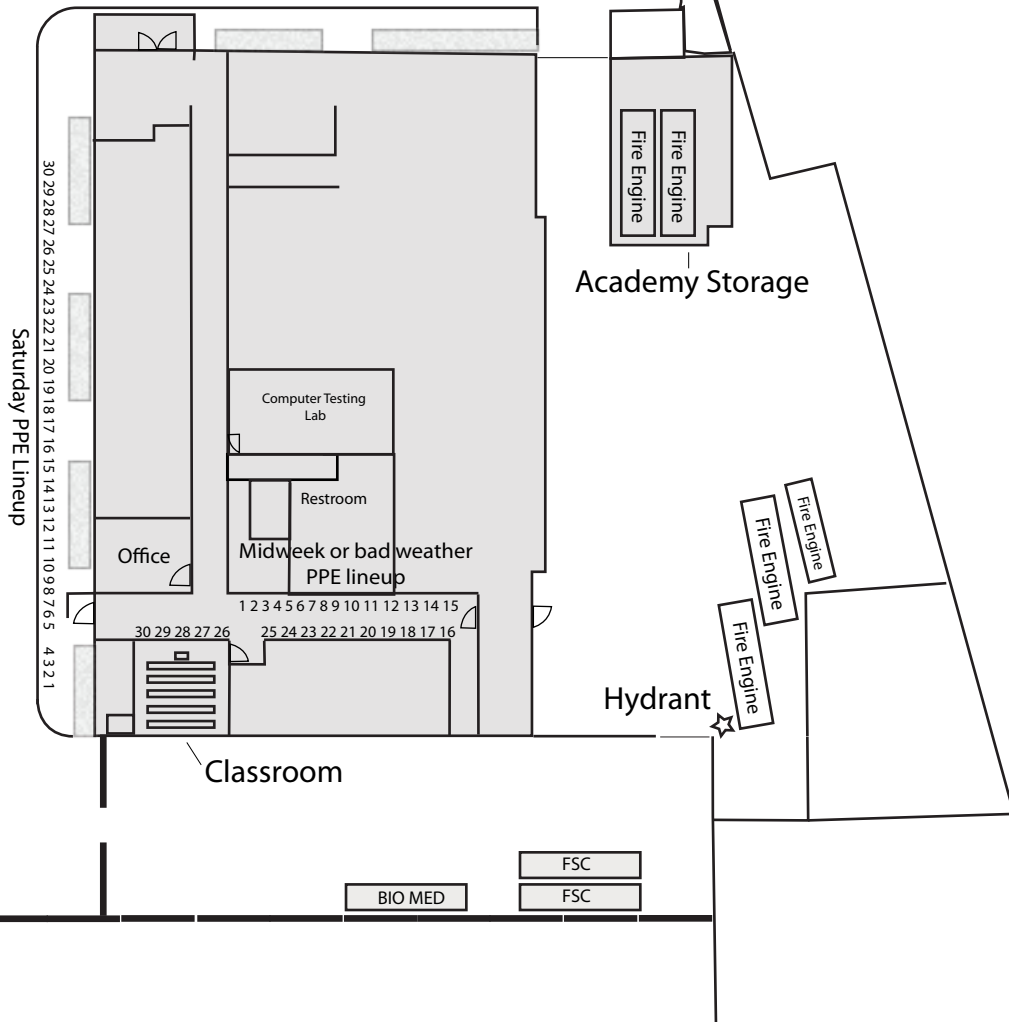

CCSF AIRPORT CAMPUS FIRE ACADEMY

CCSF AIRPORT CAMPUS FIRE ACADEMY

San Francisco International Airport, Building 928.

From San Francisco or South Bay via US-101 take North Access Road off-ramp, go past the United Airlines maintenance facility, go about 1/2 mile past the fuel storage tanks on the left, turn left onto Cleanwater Drive, turn right into Gate