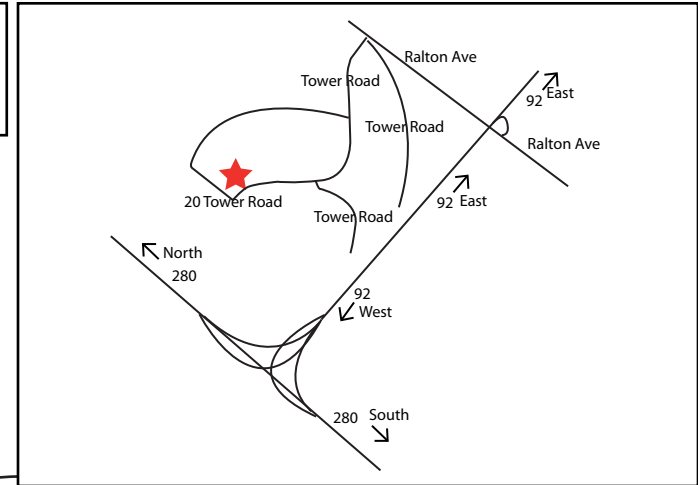

From San Francisco via I-280 take I-380 at interchange to North Access Road off-ramp and follow directions above.
From Marin County via 19th Avenue (California Route 1), continue to I-280 and follow directions above.

SOUTH SAN FRANCISCO TRAINING FACILITY

480 N. Canal Street, South San Francisco, Ca 94080

SOUTH SAN FRANCISCO TRAINING FACILITY

480 N. Canal Street, South San Francisco, Ca 94080

SAN MATEO CAL FIRE

20 Tower Rd San Mateo, CA 94402