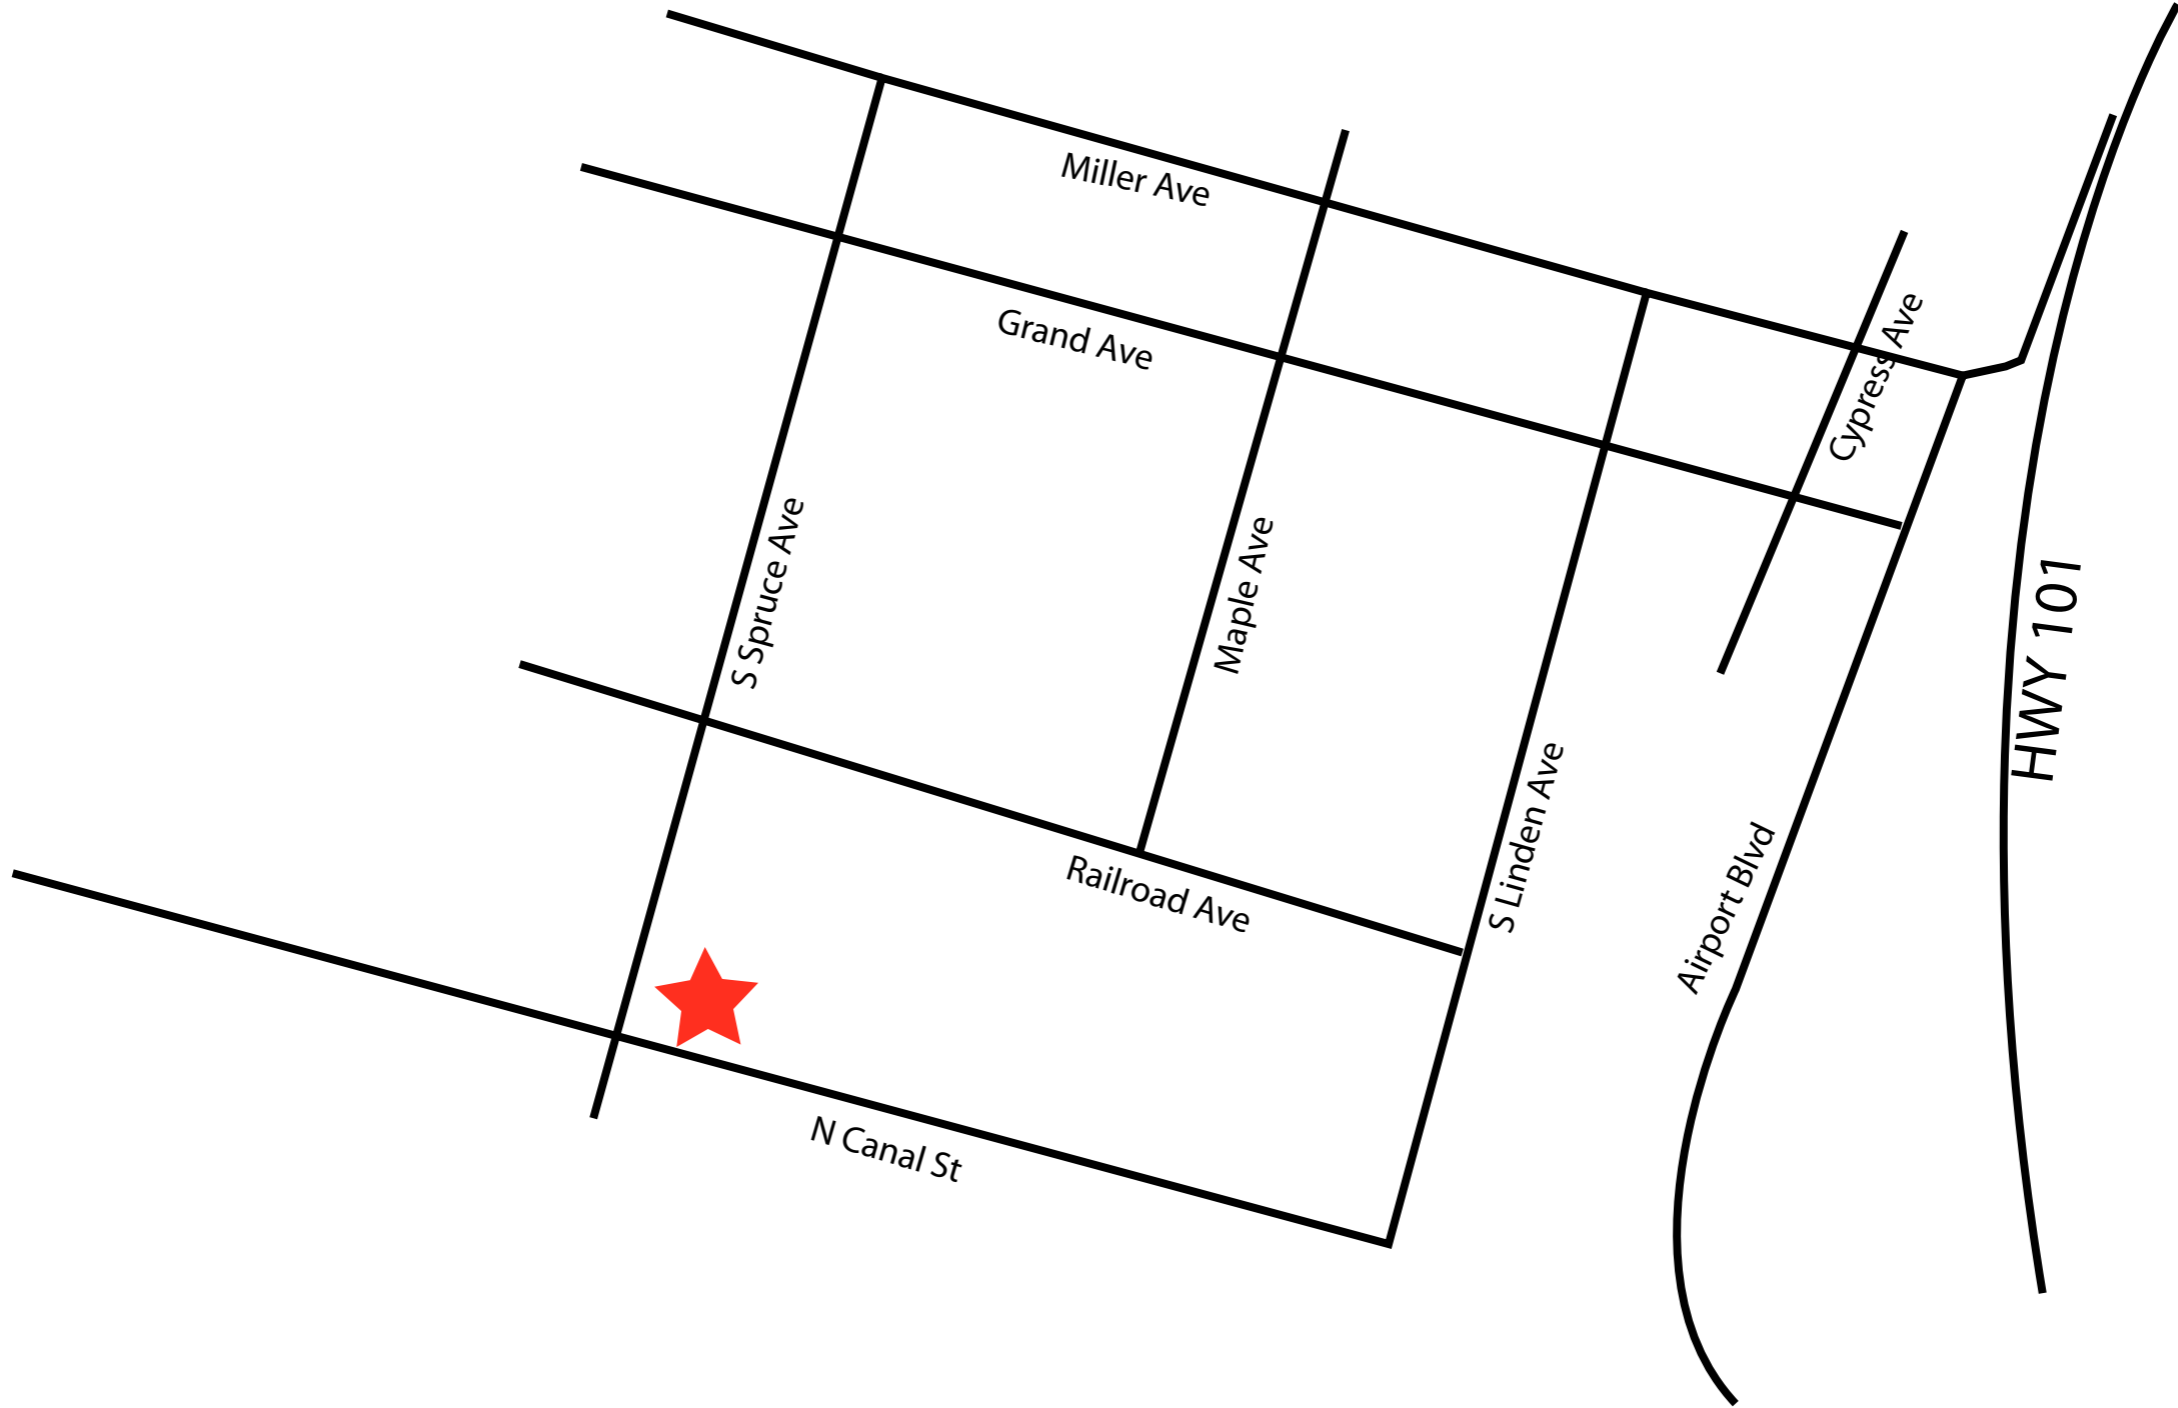

SOUTH SAN FRANCISCO TRAINING FACILITY

480 N. Canal Street, South San Francisco, Ca 94080