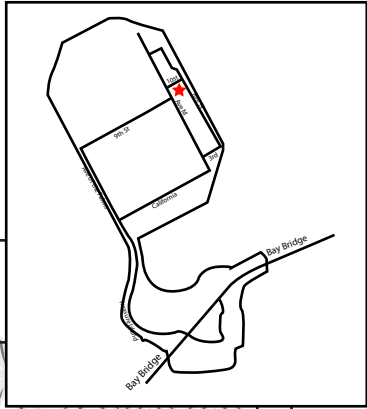

SFFD TI TRAINING FACILITY

Avenue M & 10th Street