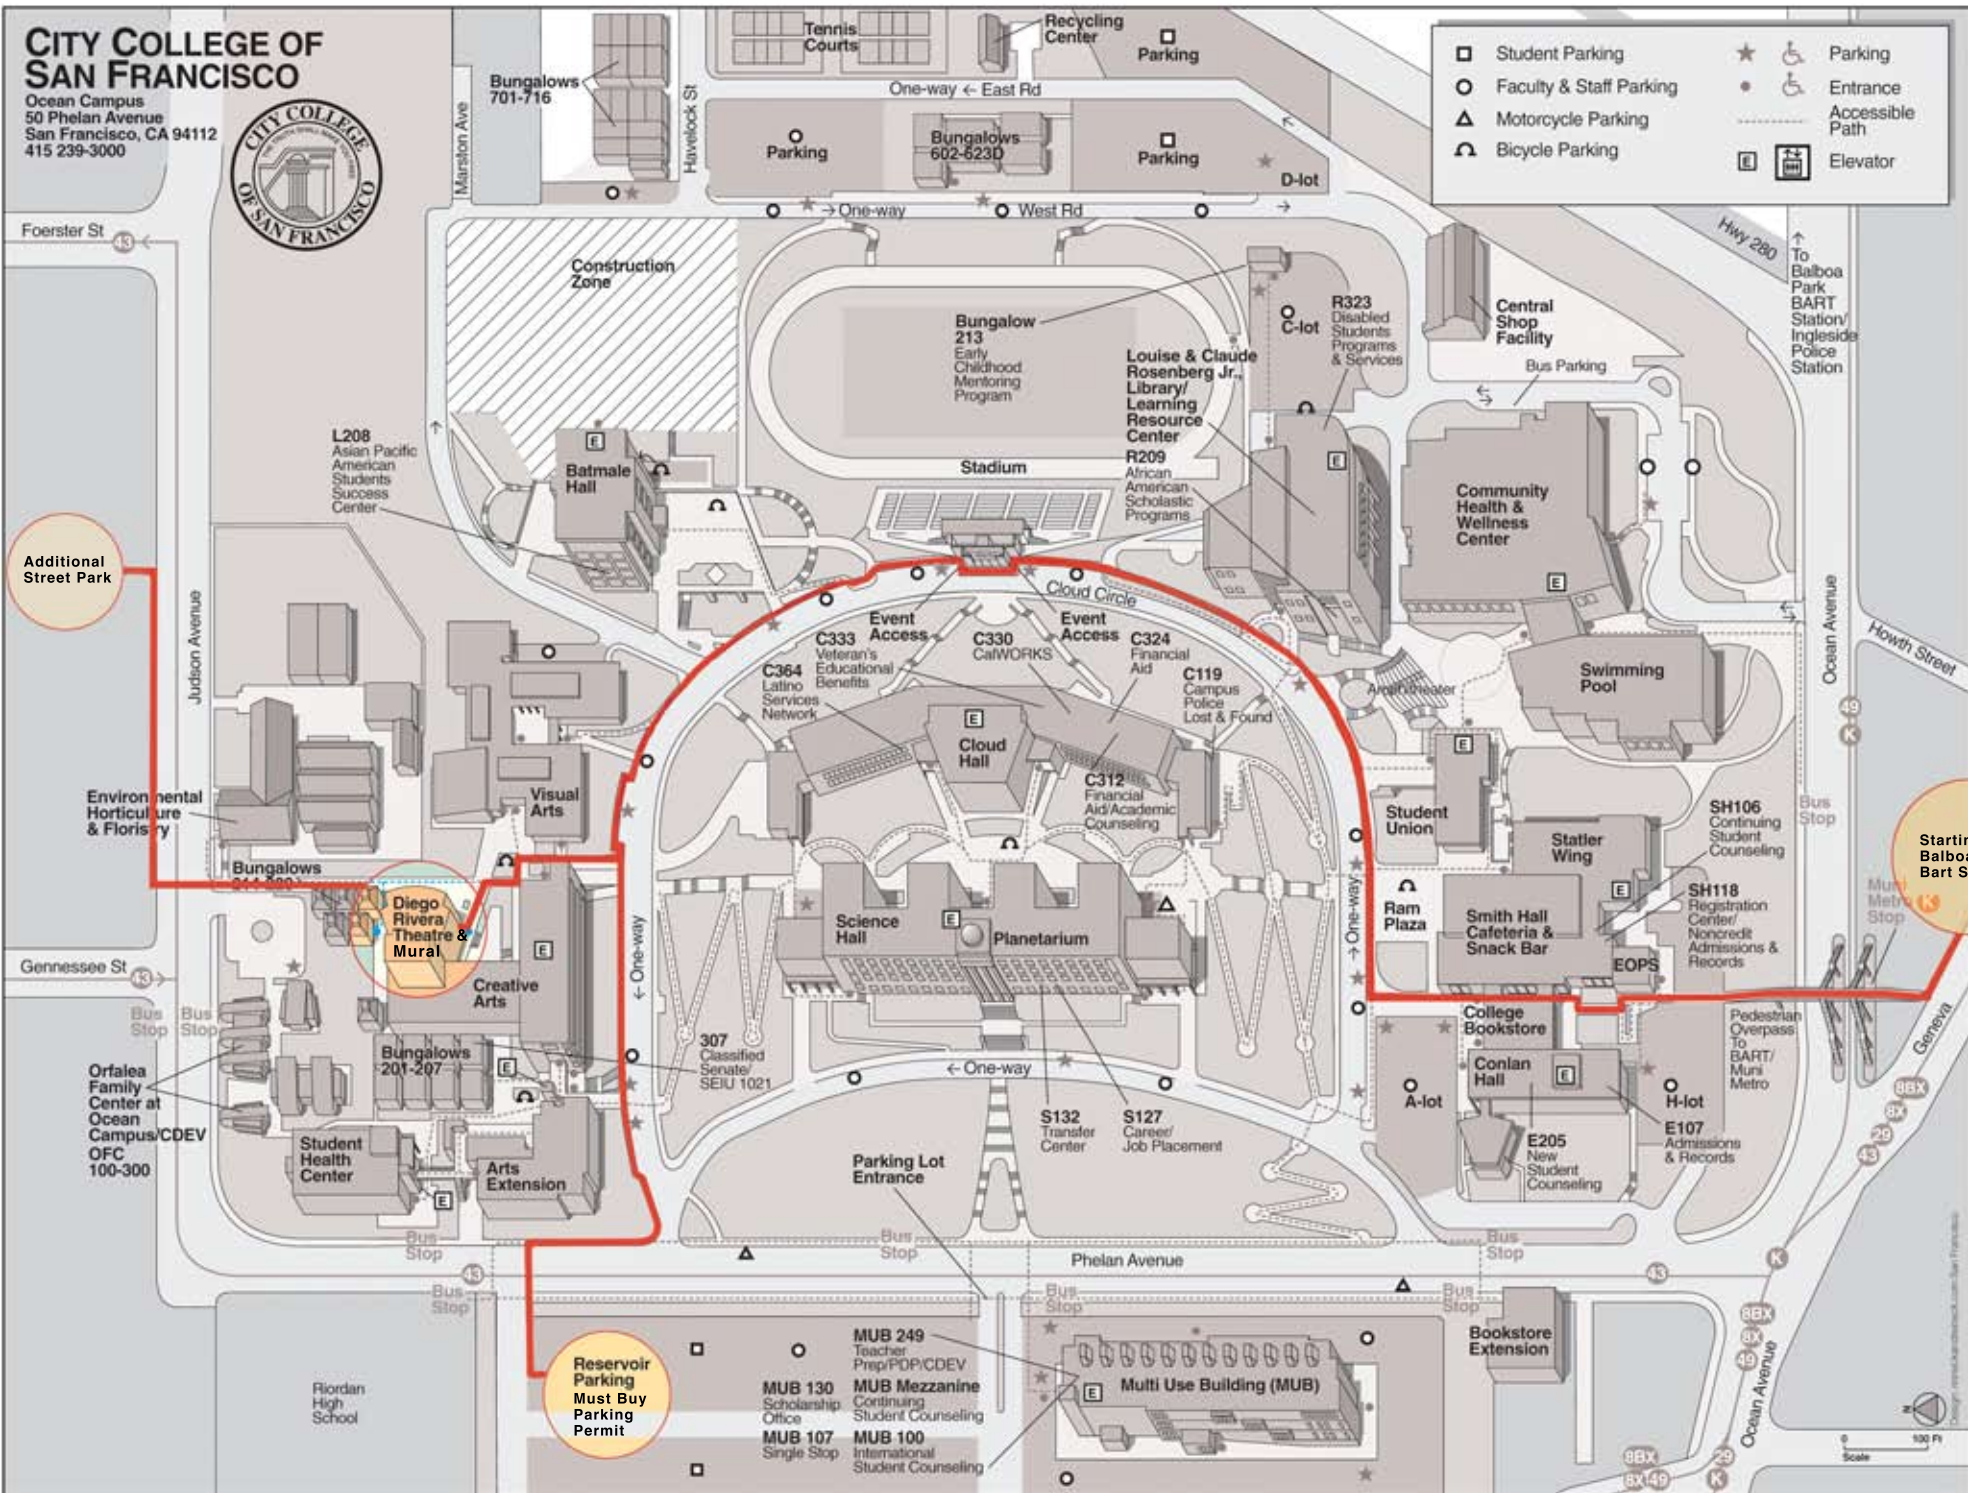

CITY COLLEGE OF SAN FRANCISCO

Ocean Campus
50 Phelan Avenue
San Francisco, CA 94112
415 239-3000

- Student Parking
- Faculty & Staff Parking
- △ Motorcycle Parking
- ⌚ Bicycle Parking
- ★ Parking
- ♿ Entrance
- ♿ Accessible Path
- ⬆️ Elevator

Additional Street Park

Diego Rivera Theatre & Mural

Reservoir Parking Must Buy Parking Permit

Starting from Balboa Park BART Station