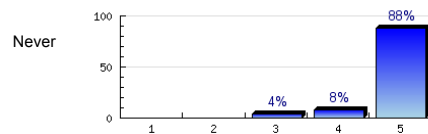

## Survey Results

1. The instructor explains the goals of the course.

Always

n=322  
av.=4.7  
ab.=10

2. The instructor prepares for class.

Always

n=325  
av.=4.8  
ab.=11

3. The instructor knows his/her subject.

Always

n=319  
av.=4.8  
ab.=10

4. The instructor presents material clearly.

Always

n=315  
av.=4.7  
ab.=10

5. The instructor returns assignments promptly.

Always

n=283  
av.=4.7  
ab.=32