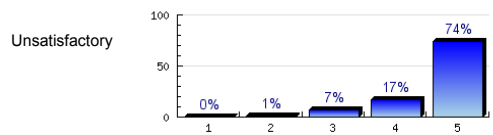

Unsatisfactory

Excellent

n=325
av.=4.6