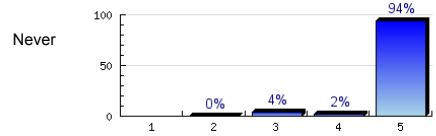

Always

n=315  
av.=4.7  
ab.=13

13. The instructor starts and ends the class on time.

Never

Always

n=329  
av.=4.7  
ab.=12

14. The instructor respects your individual efforts and opinions.

Never

Always

n=328  
av.=4.8  
ab.=10

15. The instructor answers your questions and those of other students in the class.

Never

Always

n=330  
av.=4.8  
ab.=7

16. The instructor shows respect for all racial, sexual, religious, and political groups.

Never

Always

n=324  
av.=4.9  
ab.=13

17. What is your overall evaluation of this instructor?

Unsatisfactory

Excellent

n=325  
av.=4.6