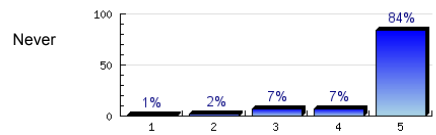

Always

n=330  
av.=4.8  
ab.=7

9. The instructor appears enthusiastic about teaching.

Never

Always

n=326  
av.=4.8  
ab.=11

10. The instructor shows courtesy and respect to all students.

Never

Always

n=335  
av.=4.9  
ab.=7

11. The instructor shows interest in your progress.

Never

Always

n=323  
av.=4.7  
ab.=14

12. The instructor keeps sufficient order in the classroom.

Never

Always

n=315  
av.=4.7  
ab.=13

13. The instructor starts and ends the class on time.

Never

Always

n=329  
av.=4.7  
ab.=12

14. The instructor respects your individual efforts and opinions.

Never