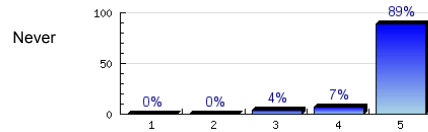

## Survey Results

1. The instructor explains the goals of the course.

Always

n=322  
av.=4.7  
ab.=10

2. The instructor prepares for class.

Always

n=325  
av.=4.8  
ab.=11

3. The instructor knows his/her subject.

Always

n=319  
av.=4.8  
ab.=10

4. The instructor presents material clearly.

Always

n=315  
av.=4.7  
ab.=10

5. The instructor returns assignments promptly.

Always

n=283  
av.=4.7  
ab.=32