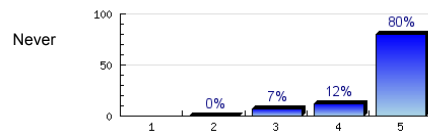

## Survey Results

1. The instructor explains the goals of the course.

Always

n=322  
av.=4.7  
ab.=10

2. The instructor prepares for class.

Always

n=325  
av.=4.8  
ab.=11

3. The instructor knows his/her subject.

Always

n=319  
av.=4.8  
ab.=10

4. The instructor presents material clearly.

Always

n=315  
av.=4.7  
ab.=10

5. The instructor returns assignments promptly.

Always

n=283  
av.=4.7  
ab.=32