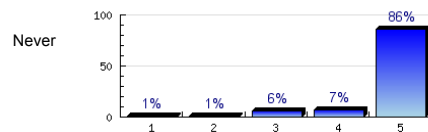

Always

n=319  
av.=4.8  
ab.=10

4. The instructor presents material clearly.

Always

n=315  
av.=4.7  
ab.=10

5. The instructor returns assignments promptly.

Always

n=283  
av.=4.7  
ab.=32

6. The instructor makes the class interesting.

Always

n=313  
av.=4.6  
ab.=9

7. The instructor allows time for questions and discussions.

Always

n=307  
av.=4.8  
ab.=7

8. The instructor makes you feel comfortable in the classroom.

Always

n=330  
av.=4.8  
ab.=7

9. The instructor appears enthusiastic about teaching.

Never

Always

n=326  
av.=4.8  
ab.=11

10. The instructor shows courtesy and respect to all students.

Never