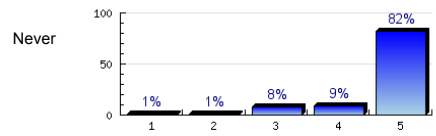

Always

n=330  
av.=4.8  
ab.=7

9. The instructor appears enthusiastic about teaching.

Never

Always

n=326  
av.=4.8  
ab.=11

10. The instructor shows courtesy and respect to all students.

Never

Always

n=335  
av.=4.9  
ab.=7

11. The instructor shows interest in your progress.

Never

Always

n=323  
av.=4.7  
ab.=14

12. The instructor keeps sufficient order in the classroom.

Never

Always

n=315  
av.=4.7  
ab.=13

13. The instructor starts and ends the class on time.

Never

Always

n=329  
av.=4.7  
ab.=12

14. The instructor respects your individual efforts and opinions.

Never