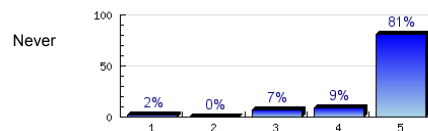

Always

n=319  
av.=4.8  
ab.=10

4. The instructor presents material clearly.

Always

n=315  
av.=4.7  
ab.=10

5. The instructor returns assignments promptly.

Always

n=283  
av.=4.7  
ab.=32

6. The instructor makes the class interesting.

Always

n=313  
av.=4.6  
ab.=9

7. The instructor allows time for questions and discussions.

Always

n=307  
av.=4.8  
ab.=7

8. The instructor makes you feel comfortable in the classroom.