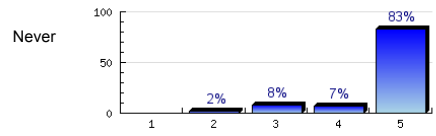

6. The instructor makes the class interesting.

Always

n=313  
av.=4.6  
ab.=9

7. The instructor allows time for questions and discussions.

Always

n=307  
av.=4.8  
ab.=7

8. The instructor makes you feel comfortable in the classroom.

Always

n=330  
av.=4.8  
ab.=7

9. The instructor appears enthusiastic about teaching.

Never

Always

n=326  
av.=4.8  
ab.=11

10. The instructor shows courtesy and respect to all students.

Never

Always

n=335  
av.=4.9  
ab.=7

11. The instructor shows interest in your progress.

Never

Always

n=323  
av.=4.7  
ab.=14

12. The instructor keeps sufficient order in the classroom.

Never

Always

n=315  
av.=4.7  
ab.=13

13. The instructor starts and ends the class on time.

Never

Always

n=329  
av.=4.7  
ab.=12

14. The instructor respects your individual efforts and opinions.

Never