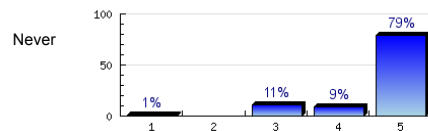

Always

n=319  
av.=4.8  
ab.=10

4. The instructor presents material clearly.

Always

n=315  
av.=4.7  
ab.=10

5. The instructor returns assignments promptly.

Always

n=283  
av.=4.7  
ab.=32

6. The instructor makes the class interesting.

Always

n=313  
av.=4.6  
ab.=9

7. The instructor allows time for questions and discussions.

Always

n=307  
av.=4.8  
ab.=7

8. The instructor makes you feel comfortable in the classroom.