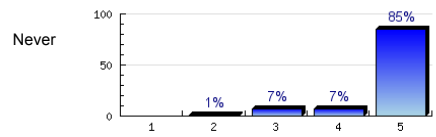

Always

n=319  
av.=4.8  
ab.=10

4. The instructor presents material clearly.

Always

n=315  
av.=4.7  
ab.=10

5. The instructor returns assignments promptly.

Always

n=283  
av.=4.7  
ab.=32

6. The instructor makes the class interesting.

Always

n=313  
av.=4.6  
ab.=9

7. The instructor allows time for questions and discussions.

Always

n=307  
av.=4.8  
ab.=7

8. The instructor makes you feel comfortable in the classroom.

Always

n=330  
av.=4.8  
ab.=7

9. The instructor appears enthusiastic about teaching.

Never

Always

n=326  
av.=4.8  
ab.=11

10. The instructor shows courtesy and respect to all students.

Never

Always

n=335  
av.=4.9  
ab.=7

11. The instructor shows interest in your progress.

Never

Always

n=323  
av.=4.7  
ab.=14

12. The instructor keeps sufficient order in the classroom.

Never