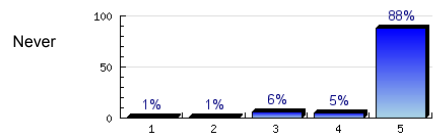

Always

n=335  
av.=4.9  
ab.=7

11. The instructor shows interest in your progress.

Never

Always

n=323  
av.=4.7  
ab.=14

12. The instructor keeps sufficient order in the classroom.

Never

Always

n=315  
av.=4.7  
ab.=13

13. The instructor starts and ends the class on time.

Never

Always

n=329  
av.=4.7  
ab.=12

14. The instructor respects your individual efforts and opinions.

Never

Always

n=328  
av.=4.8  
ab.=10

15. The instructor answers your questions and those of other students in the class.

Never

Always

n=330  
av.=4.8  
ab.=7

16. The instructor shows respect for all racial, sexual, religious, and political groups.