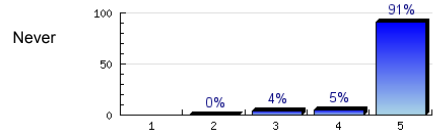

Always

n=330  
av.=4.8  
ab.=7

9. The instructor appears enthusiastic about teaching.

Never

Always

n=326  
av.=4.8  
ab.=11

10. The instructor shows courtesy and respect to all students.

Never

Always

n=335  
av.=4.9  
ab.=7

11. The instructor shows interest in your progress.

Never

Always

n=323  
av.=4.7  
ab.=14

12. The instructor keeps sufficient order in the classroom.

Never

Always

n=315  
av.=4.7  
ab.=13

13. The instructor starts and ends the class on time.

Never

Always

n=329  
av.=4.7  
ab.=12

14. The instructor respects your individual efforts and opinions.

Never