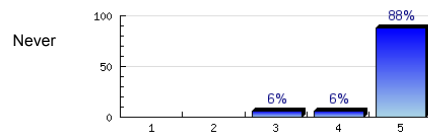

Always

n=319  
av.=4.8  
ab.=10

4. The instructor presents material clearly.

Always

n=315  
av.=4.7  
ab.=10

5. The instructor returns assignments promptly.

Always

n=283  
av.=4.7  
ab.=32

6. The instructor makes the class interesting.

Always

n=313  
av.=4.6  
ab.=9

7. The instructor allows time for questions and discussions.

Always

n=307  
av.=4.8  
ab.=7

8. The instructor makes you feel comfortable in the classroom.

Always

n=330  
av.=4.8  
ab.=7

9. The instructor appears enthusiastic about teaching.

Never

Always

n=326  
av.=4.8  
ab.=11

10. The instructor shows courtesy and respect to all students.

Never

Always

n=335  
av.=4.9  
ab.=7

11. The instructor shows interest in your progress.

Never

Always

n=323  
av.=4.7  
ab.=14

12. The instructor keeps sufficient order in the classroom.

Never