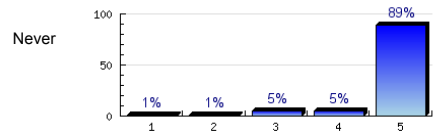

Always

n=335  
av.=4.9  
ab.=7

11. The instructor shows interest in your progress.

Never

Always

n=323  
av.=4.7  
ab.=14

12. The instructor keeps sufficient order in the classroom.

Never

Always

n=315  
av.=4.7  
ab.=13

13. The instructor starts and ends the class on time.

Never

Always

n=329  
av.=4.7  
ab.=12

14. The instructor respects your individual efforts and opinions.

Never

Always

n=328  
av.=4.8  
ab.=10

15. The instructor answers your questions and those of other students in the class.

Never

Always

n=330  
av.=4.8  
ab.=7

16. The instructor shows respect for all racial, sexual, religious, and political groups.