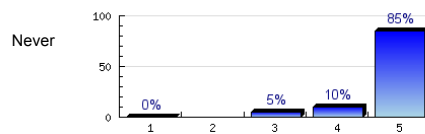

Always

n=245
av.=4.9
ab.=2

6. The teacher gives time for questions.

Always

n=248
av.=4.8

7. The teacher answers questions well.

Always

n=248
av.=4.8
ab.=1

8. The teacher checks my work.

Always

n=246
av.=4.8
ab.=1

9. The teacher starts the class on time.

Always

n=247
av.=4.9

10. The teacher ends the class on time.

Always