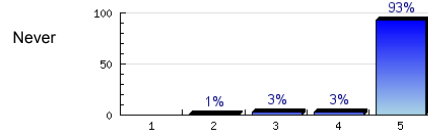

8. The teacher checks my work.

Always

n=246
av.=4.8
ab.=1

9. The teacher starts the class on time.

Always

n=247
av.=4.9

10. The teacher ends the class on time.

Always

n=247
av.=4.9

11. The teacher uses class time well.

Always

n=248
av.=4.9

12. The teacher likes to teach.

Always

n=245
av.=4.9
ab.=4

13. The teacher helps me learn English.