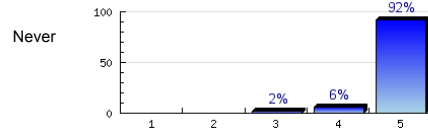

8. The teacher checks my work.

Always

n=246
av.=4.8
ab.=1

9. The teacher starts the class on time.

Always

n=247
av.=4.9

10. The teacher ends the class on time.

Always

n=247
av.=4.9

11. The teacher uses class time well.

Always

n=248
av.=4.9

12. The teacher likes to teach.

Always

n=245
av.=4.9
ab.=4

13. The teacher helps me learn English.