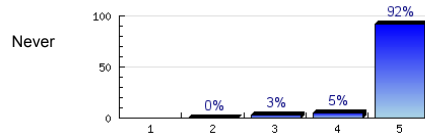

Overall indicators

av.=4.9

Survey Results

1. The teacher explains English well.

Always

n=248
av.=4.9

2. The teacher respects the students.

Always

n=249
av.=4.9

3. The lesson is organized.

Always

n=244
av.=4.8
ab.=1

4. The books and materials help me learn English.

Always

n=248
av.=4.8
ab.=1

5. The teacher helps me understand my mistakes.