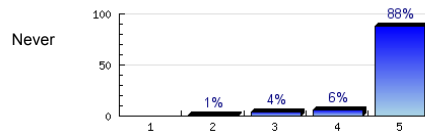

n=249
av.=4.9

3. The lesson is organized.

Always

n=244
av.=4.8
ab.=1

4. The books and materials help me learn English.

Always

n=248
av.=4.8
ab.=1

5. The teacher helps me understand my mistakes.

Always

n=245
av.=4.9
ab.=2

6. The teacher gives time for questions.

Always

n=248
av.=4.8

7. The teacher answers questions well.

Always

n=248
av.=4.8
ab.=1