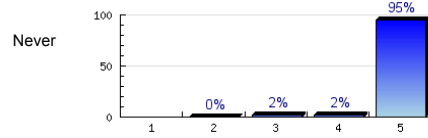

n=247
av.=4.9

11. The teacher uses class time well.

Always

n=248
av.=4.9

12. The teacher likes to teach.

Always

n=245
av.=4.9
ab.=4

13. The teacher helps me learn English.

Always

n=248
av.=4.9
ab.=1

Profile

Compilation:

EslNcRSp18

1. The teacher explains English well.	Never					Always	av.=4.9
2. The teacher respects the students.	Never					Always	av.=4.9
3. The lesson is organized.	Never					Always	av.=4.8
4. The books and materials help me learn English.	Never					Always	av.=4.8
5. The teacher helps me understand my mistakes.	Never					Always	av.=4.9
6. The teacher gives time for questions.	Never					Always	av.=4.8
7. The teacher answers questions well.	Never					Always	av.=4.8
8. The teacher checks my work.	Never					Always	av.=4.8
9. The teacher starts the class on time.	Never					Always	av.=4.9
10. The teacher ends the class on time.	Never					Always	av.=4.9
11. The teacher uses class time well.	Never					Always	av.=4.9
12. The teacher likes to teach.	Never					Always	av.=4.9
13. The teacher helps me learn English.	Never					Always	av.=4.9