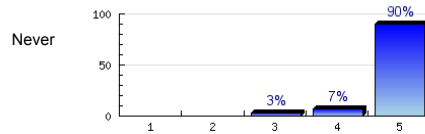

Overall indicators

av.=4.9

Survey Results

1. The teacher explains English well.

Always

n=248
av.=4.9

2. The teacher respects the students.

Always

n=249
av.=4.9

3. The lesson is organized.

Always

n=244
av.=4.8
ab.=1

4. The books and materials help me learn English.

Always

n=248
av.=4.8
ab.=1

5. The teacher helps me understand my mistakes.