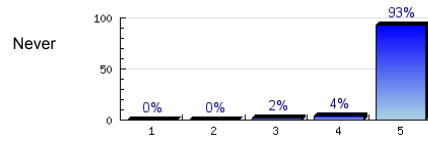

Always

n=245
av.=4.9
ab.=2

6. The teacher gives time for questions.

Always

n=248
av.=4.8

7. The teacher answers questions well.

Always

n=248
av.=4.8
ab.=1

8. The teacher checks my work.

Always

n=246
av.=4.8
ab.=1

9. The teacher starts the class on time.

Always

n=247
av.=4.9

10. The teacher ends the class on time.

Always