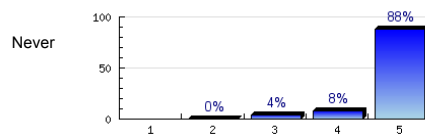

Always

n=245
av.=4.9
ab.=2

6. The teacher gives time for questions.

Always

n=248
av.=4.8

7. The teacher answers questions well.

Always

n=248
av.=4.8
ab.=1

8. The teacher checks my work.

Always

n=246
av.=4.8
ab.=1

9. The teacher starts the class on time.

Always

n=247
av.=4.9

10. The teacher ends the class on time.

Always