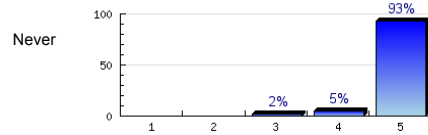

n=247
av.=4.9

11. The teacher uses class time well.

Always

n=248
av.=4.9

12. The teacher likes to teach.

Always

n=245
av.=4.9
ab.=4

13. The teacher helps me learn English.

Always

n=248
av.=4.9
ab.=1

Profile

Compilation:

EslNcRSp18

1. The teacher explains English well.	Never					Always	av.=4.9
2. The teacher respects the students.	Never					Always	av.=4.9
3. The lesson is organized.	Never					Always	av.=4.8
4. The books and materials help me learn English.	Never					Always	av.=4.8
5. The teacher helps me understand my mistakes.	Never					Always	av.=4.9
6. The teacher gives time for questions.	Never					Always	av.=4.8
7. The teacher answers questions well.	Never					Always	av.=4.8
8. The teacher checks my work.	Never					Always	av.=4.8
9. The teacher starts the class on time.	Never					Always	av.=4.9
10. The teacher ends the class on time.	Never					Always	av.=4.9
11. The teacher uses class time well.	Never					Always	av.=4.9
12. The teacher likes to teach.	Never					Always	av.=4.9
13. The teacher helps me learn English.	Never					Always	av.=4.9