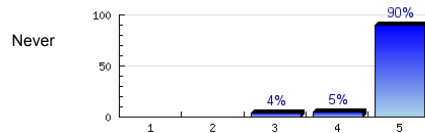

n=249
av.=4.9

3. The lesson is organized.

Always

n=244
av.=4.8
ab.=1

4. The books and materials help me learn English.

Always

n=248
av.=4.8
ab.=1

5. The teacher helps me understand my mistakes.

Always

n=245
av.=4.9
ab.=2

6. The teacher gives time for questions.

Always

n=248
av.=4.8

7. The teacher answers questions well.

Always

n=248
av.=4.8
ab.=1