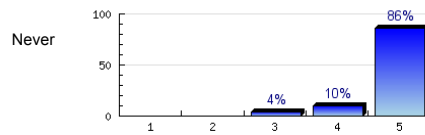

n=249
av.=4.9

3. The lesson is organized.

Always

n=244
av.=4.8
ab.=1

4. The books and materials help me learn English.

Always

n=248
av.=4.8
ab.=1

5. The teacher helps me understand my mistakes.

Always

n=245
av.=4.9
ab.=2

6. The teacher gives time for questions.

Always

n=248
av.=4.8

7. The teacher answers questions well.

Always

n=248
av.=4.8
ab.=1