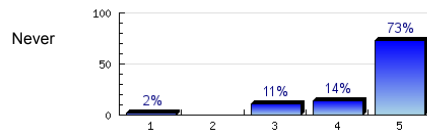

n=44
av.=4.9

3. The lesson is organized.

Always

n=44
av.=4.7

4. The books and materials help me learn English.

Always

n=43
av.=4.7

5. The teacher helps me understand my mistakes.

Always

n=44
av.=4.5

6. The teacher gives time for questions.

Always

n=45
av.=4.7

7. The teacher answers questions well.

Always

n=45
av.=4.8