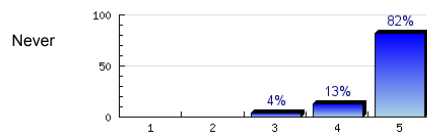

Always

n=44
av.=4.5

6. The teacher gives time for questions.

Always

n=45
av.=4.7

7. The teacher answers questions well.

Always

n=45
av.=4.8

8. The teacher checks my work.

Always

n=43
av.=4.9

9. The teacher starts the class on time.

Always

n=45
av.=4.8

10. The teacher ends the class on time.

Always