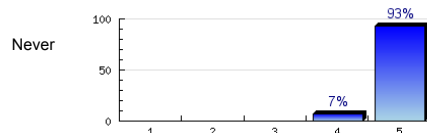

n=44
av.=4.9
ab.=1

11. The teacher uses class time well.

Always

n=44
av.=4.7

12. The teacher likes to teach.

Always

n=44
av.=4.9
ab.=1

13. The teacher helps me learn English.

Always

n=45
av.=4.9

Profile

Compilation:

ESLCrSp17