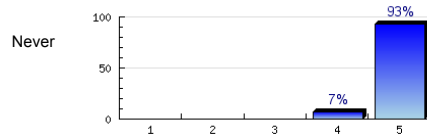

8. The teacher checks my work.

Always

n=43
av.=4.9

9. The teacher starts the class on time.

Always

n=45
av.=4.8

10. The teacher ends the class on time.

Always

n=44
av.=4.9
ab.=1

11. The teacher uses class time well.

Always

n=44
av.=4.7

12. The teacher likes to teach.

Always

n=44
av.=4.9
ab.=1

13. The teacher helps me learn English.