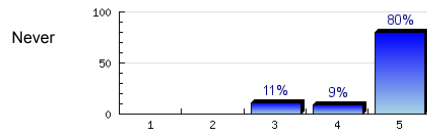

n=44
av.=4.9

3. The lesson is organized.

Always

n=44
av.=4.7

4. The books and materials help me learn English.

Always

n=43
av.=4.7

5. The teacher helps me understand my mistakes.

Always

n=44
av.=4.5

6. The teacher gives time for questions.

Always

n=45
av.=4.7

7. The teacher answers questions well.

Always

n=45
av.=4.8