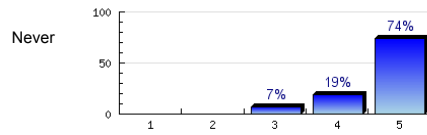

n=44
av.=4.9

3. The lesson is organized.

Always

n=44
av.=4.7

4. The books and materials help me learn English.

Always

n=43
av.=4.7

5. The teacher helps me understand my mistakes.

Always

n=44
av.=4.5

6. The teacher gives time for questions.

Always

n=45
av.=4.7

7. The teacher answers questions well.

Always

n=45
av.=4.8