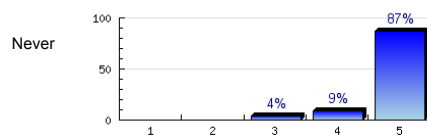

Always

n=44
av.=4.5

6. The teacher gives time for questions.

Always

n=45
av.=4.7

7. The teacher answers questions well.

Always

n=45
av.=4.8

8. The teacher checks my work.

Always

n=43
av.=4.9

9. The teacher starts the class on time.

Always

n=45
av.=4.8

10. The teacher ends the class on time.

Always