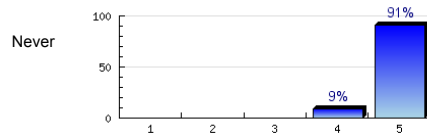

Overall indicators

av.=4.8

Survey Results

1. The teacher explains English well.

Always

n=45
av.=4.9

2. The teacher respects the students.

Always

n=44
av.=4.9

3. The lesson is organized.

Always

n=44
av.=4.7

4. The books and materials help me learn English.

Always

n=43
av.=4.7

5. The teacher helps me understand my mistakes.