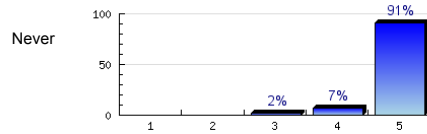

Always

n=44
av.=4.5

6. The teacher gives time for questions.

Always

n=45
av.=4.7

7. The teacher answers questions well.

Always

n=45
av.=4.8

8. The teacher checks my work.

Always

n=43
av.=4.9

9. The teacher starts the class on time.

Always

n=45
av.=4.8

10. The teacher ends the class on time.

Always