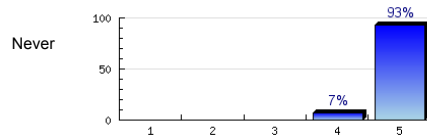

Overall indicators

av.=4.8

Survey Results

1. The teacher explains English well.

Always

n=45
av.=4.9

2. The teacher respects the students.

Always

n=44
av.=4.9

3. The lesson is organized.

Always

n=44
av.=4.7

4. The books and materials help me learn English.

Always

n=43
av.=4.7

5. The teacher helps me understand my mistakes.