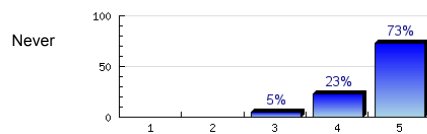

8. The teacher checks my work.

Always

n=43
av.=4.9

9. The teacher starts the class on time.

Always

n=45
av.=4.8

10. The teacher ends the class on time.

Always

n=44
av.=4.9
ab.=1

11. The teacher uses class time well.

Always

n=44
av.=4.7

12. The teacher likes to teach.

Always

n=44
av.=4.9
ab.=1

13. The teacher helps me learn English.