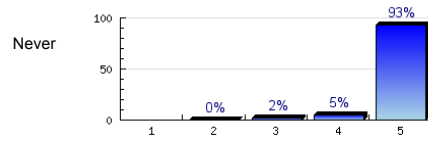

Always

n=364
av.=4.9
ab.=1

8. The teacher checks my work.

Always

n=354
av.=4.8
ab.=5

9. The teacher starts the class on time.

Always

n=363
av.=4.9
ab.=1

10. The teacher ends the class on time.

Always

n=362
av.=4.9
ab.=1

11. The teacher uses class time well.

Always

n=362
av.=4.9
ab.=1

12. The teacher likes to teach.

Always