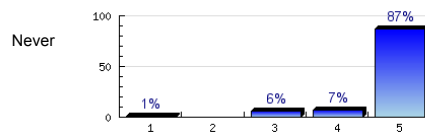

n=359
av.=4.8
ab.=4

5. The teacher helps me understand my mistakes.

Always

n=360
av.=4.9
ab.=1

6. The teacher gives time for questions.

Always

n=362
av.=4.9
ab.=2

7. The teacher answers questions well.

Always

n=364
av.=4.9
ab.=1

8. The teacher checks my work.

Always

n=354
av.=4.8
ab.=5

9. The teacher starts the class on time.

Always

n=363
av.=4.9
ab.=1