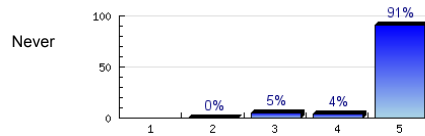

ESLNoncreditR

ESLNoncreditSp16 ()
No. of responses = 366

Overall indicators

av.=4.9

Survey Results

1. The teacher explains English well.

Always

n=362
av.=4.8
ab.=1

2. The teacher respects the students.

Always

n=360
av.=4.9
ab.=1

3. The lesson is organized.

Always

n=351
av.=4.8
ab.=4

4. The books and materials help me learn English.

Always