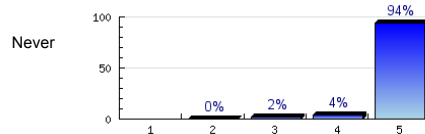

n=359
av.=4.8
ab.=4

5. The teacher helps me understand my mistakes.

Always

n=360
av.=4.9
ab.=1

6. The teacher gives time for questions.

Always

n=362
av.=4.9
ab.=2

7. The teacher answers questions well.

Always

n=364
av.=4.9
ab.=1

8. The teacher checks my work.

Always

n=354
av.=4.8
ab.=5

9. The teacher starts the class on time.

Always

n=363
av.=4.9
ab.=1