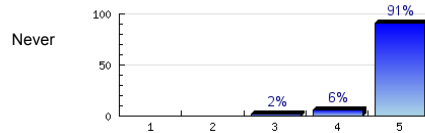

n=359
av.=4.8
ab.=4

5. The teacher helps me understand my mistakes.

Always

n=360
av.=4.9
ab.=1

6. The teacher gives time for questions.

Always

n=362
av.=4.9
ab.=2

7. The teacher answers questions well.

Always

n=364
av.=4.9
ab.=1

8. The teacher checks my work.

Always

n=354
av.=4.8
ab.=5

9. The teacher starts the class on time.

Always

n=363
av.=4.9
ab.=1