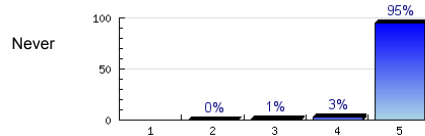

ESLNoncreditR

ESLNoncreditSp16 ()
No. of responses = 366

Overall indicators

av.=4.9

Survey Results

1. The teacher explains English well.

Always

n=362
av.=4.8
ab.=1

2. The teacher respects the students.

Always

n=360
av.=4.9
ab.=1

3. The lesson is organized.

Always

n=351
av.=4.8
ab.=4

4. The books and materials help me learn English.

Always