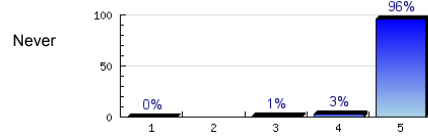

10. The teacher ends the class on time.

Always

n=362
av.=4.9
ab.=1

11. The teacher uses class time well.

Always

n=362
av.=4.9
ab.=1

12. The teacher likes to teach.

Always

n=354
av.=4.9
ab.=9

13. The teacher helps me learn English.

Always

n=362
av.=4.9
ab.=2

Profile

Compilation:

ESLNoncreditSp16

1. The teacher explains English well.	Never					Always	av.=4.8
2. The teacher respects the students.	Never					Always	av.=4.9
3. The lesson is organized.	Never					Always	av.=4.8
4. The books and materials help me learn English.	Never					Always	av.=4.8
5. The teacher helps me understand my mistakes.	Never					Always	av.=4.9
6. The teacher gives time for questions.	Never					Always	av.=4.9
7. The teacher answers questions well.	Never					Always	av.=4.9
8. The teacher checks my work.	Never					Always	av.=4.8
9. The teacher starts the class on time.	Never					Always	av.=4.9
10. The teacher ends the class on time.	Never					Always	av.=4.9
11. The teacher uses class time well.	Never					Always	av.=4.9
12. The teacher likes to teach.	Never					Always	av.=4.9
13. The teacher helps me learn English.	Never					Always	av.=4.9