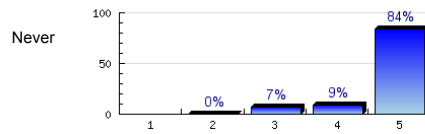

ESLNoncreditR

ESLNoncreditSp16 ()
No. of responses = 366

Overall indicators

av.=4.9

Survey Results

1. The teacher explains English well.

Always

n=362
av.=4.8
ab.=1

2. The teacher respects the students.

Always

n=360
av.=4.9
ab.=1

3. The lesson is organized.

Always

n=351
av.=4.8
ab.=4

4. The books and materials help me learn English.

Always