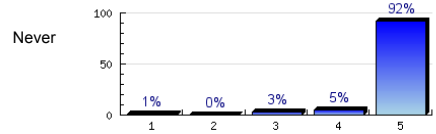

8. The teacher checks my work.

Always

n=779
av.=4.7
ab.=3

9. The teacher starts the class on time.

Always

n=781
av.=4.9
ab.=5

10. The teacher ends the class on time.

Always

n=777
av.=4.9
ab.=8

11. The teacher uses class time well.

Always

n=784
av.=4.8
ab.=1

12. The teacher likes to teach.

Always

n=775
av.=4.9
ab.=13

13. The teacher helps me learn English.