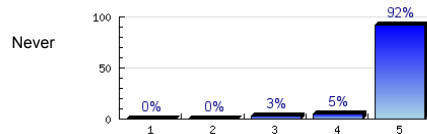

n=781
av.=4.9
ab.=3

3. The lesson is organized.

Always

n=781
av.=4.8
ab.=3

4. The books and materials help me learn English.

Always

n=779
av.=4.8
ab.=5

5. The teacher helps me understand my mistakes.

Always

n=781
av.=4.8
ab.=2

6. The teacher gives time for questions.

Always

n=780
av.=4.9
ab.=4

7. The teacher answers questions well.

Always

n=783
av.=4.9
ab.=2