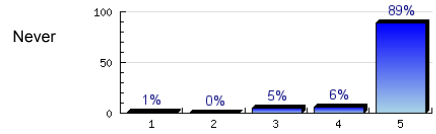

8. The teacher checks my work.

Always

n=779
av.=4.7
ab.=3

9. The teacher starts the class on time.

Always

n=781
av.=4.9
ab.=5

10. The teacher ends the class on time.

Always

n=777
av.=4.9
ab.=8

11. The teacher uses class time well.

Always

n=784
av.=4.8
ab.=1

12. The teacher likes to teach.

Always

n=775
av.=4.9
ab.=13

13. The teacher helps me learn English.