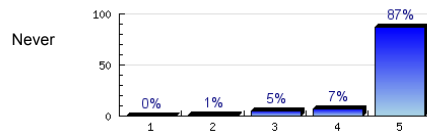

n=781
av.=4.9
ab.=3

3. The lesson is organized.

Always

n=781
av.=4.8
ab.=3

4. The books and materials help me learn English.

Always

n=779
av.=4.8
ab.=5

5. The teacher helps me understand my mistakes.

Always

n=781
av.=4.8
ab.=2

6. The teacher gives time for questions.

Always

n=780
av.=4.9
ab.=4

7. The teacher answers questions well.

Always

n=783
av.=4.9
ab.=2