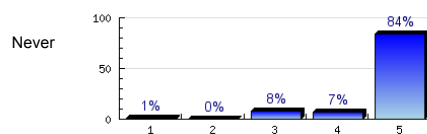

Always

n=781
av.=4.8
ab.=2

6. The teacher gives time for questions.

Always

n=780
av.=4.9
ab.=4

7. The teacher answers questions well.

Always

n=783
av.=4.9
ab.=2

8. The teacher checks my work.

Always

n=779
av.=4.7
ab.=3

9. The teacher starts the class on time.

Always

n=781
av.=4.9
ab.=5

10. The teacher ends the class on time.

Always