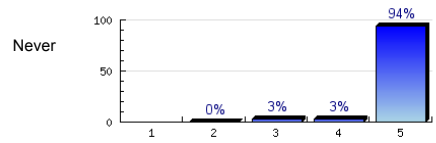

Always

n=781
av.=4.8
ab.=2

6. The teacher gives time for questions.

Always

n=780
av.=4.9
ab.=4

7. The teacher answers questions well.

Always

n=783
av.=4.9
ab.=2

8. The teacher checks my work.

Always

n=779
av.=4.7
ab.=3

9. The teacher starts the class on time.

Always

n=781
av.=4.9
ab.=5

10. The teacher ends the class on time.

Always