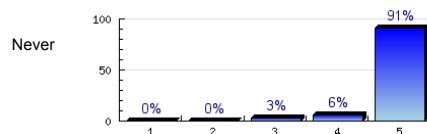

Always

n=781
av.=4.8
ab.=2

6. The teacher gives time for questions.

Always

n=780
av.=4.9
ab.=4

7. The teacher answers questions well.

Always

n=783
av.=4.9
ab.=2

8. The teacher checks my work.

Always

n=779
av.=4.7
ab.=3

9. The teacher starts the class on time.

Always

n=781
av.=4.9
ab.=5

10. The teacher ends the class on time.

Always