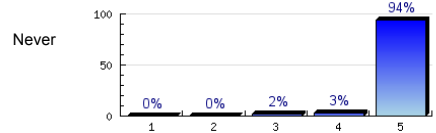

n=777
av.=4.9
ab.=8

11. The teacher uses class time well.

Always

n=784
av.=4.8
ab.=1

12. The teacher likes to teach.

Always

n=775
av.=4.9
ab.=13

13. The teacher helps me learn English.

Always

n=786
av.=4.9
ab.=1

Profile

Compilation:

ESLNoncreditRFa16

1. The teacher explains English well.	Never					Always	av.=4.9
2. The teacher respects the students.	Never					Always	av.=4.9
3. The lesson is organized.	Never					Always	av.=4.8
4. The books and materials help me learn English.	Never					Always	av.=4.8
5. The teacher helps me understand my mistakes.	Never					Always	av.=4.8
6. The teacher gives time for questions.	Never					Always	av.=4.9
7. The teacher answers questions well.	Never					Always	av.=4.9
8. The teacher checks my work.	Never					Always	av.=4.7
9. The teacher starts the class on time.	Never					Always	av.=4.9
10. The teacher ends the class on time.	Never					Always	av.=4.9
11. The teacher uses class time well.	Never					Always	av.=4.8
12. The teacher likes to teach.	Never					Always	av.=4.9
13. The teacher helps me learn English.	Never					Always	av.=4.9