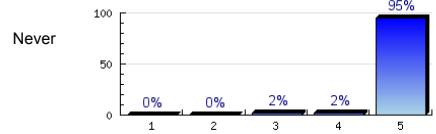

n=777
av.=4.9
ab.=8

11. The teacher uses class time well.

Always

n=784
av.=4.8
ab.=1

12. The teacher likes to teach.

Always

n=775
av.=4.9
ab.=13

13. The teacher helps me learn English.

Always

n=786
av.=4.9
ab.=1

Profile

Compilation:

ESLNoncreditRFa16

1. The teacher explains English well.	Never					Always	av.=4.9
2. The teacher respects the students.	Never					Always	av.=4.9
3. The lesson is organized.	Never					Always	av.=4.8
4. The books and materials help me learn English.	Never					Always	av.=4.8
5. The teacher helps me understand my mistakes.	Never					Always	av.=4.8
6. The teacher gives time for questions.	Never					Always	av.=4.9
7. The teacher answers questions well.	Never					Always	av.=4.9
8. The teacher checks my work.	Never					Always	av.=4.7
9. The teacher starts the class on time.	Never					Always	av.=4.9
10. The teacher ends the class on time.	Never					Always	av.=4.9
11. The teacher uses class time well.	Never					Always	av.=4.8
12. The teacher likes to teach.	Never					Always	av.=4.9
13. The teacher helps me learn English.	Never					Always	av.=4.9