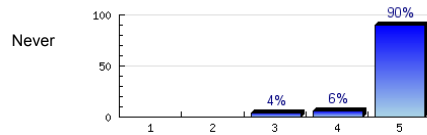

n=407
av.=4.9
ab.=2

3. The lesson is organized.

Always

n=403
av.=4.8
ab.=4

4. The books and materials help me learn English.

Always

n=408
av.=4.8
ab.=2

5. The teacher helps me understand my mistakes.

Always

n=410
av.=4.9
ab.=2

6. The teacher gives time for questions.

Always

n=404
av.=4.8
ab.=1

7. The teacher answers questions well.

Always

n=406
av.=4.9
ab.=3