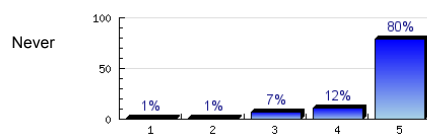

Always

n=410
av.=4.9
ab.=2

6. The teacher gives time for questions.

Always

n=404
av.=4.8
ab.=1

7. The teacher answers questions well.

Always

n=406
av.=4.9
ab.=3

8. The teacher checks my work.

Always

n=400
av.=4.7
ab.=6

9. The teacher starts the class on time.

Always

n=397
av.=4.9
ab.=13

10. The teacher ends the class on time.

Always