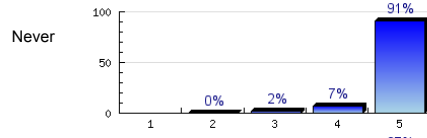

8. The teacher checks my work.

Always

n=400
av.=4.7
ab.=6

9. The teacher starts the class on time.

Always

n=397
av.=4.9
ab.=13

10. The teacher ends the class on time.

Always

n=402
av.=4.9
ab.=6

11. The teacher uses class time well.

Always

n=413
av.=4.9
ab.=1

12. The teacher likes to teach.

Always

n=406
av.=5
ab.=7

13. The teacher helps me learn English.