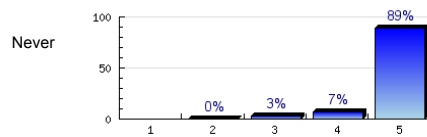

Always

n=410
av.=4.9
ab.=2

6. The teacher gives time for questions.

Always

n=404
av.=4.8
ab.=1

7. The teacher answers questions well.

Always

n=406
av.=4.9
ab.=3

8. The teacher checks my work.

Always

n=400
av.=4.7
ab.=6

9. The teacher starts the class on time.

Always

n=397
av.=4.9
ab.=13

10. The teacher ends the class on time.

Always