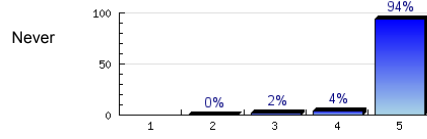

8. The teacher checks my work.

Always

n=400
av.=4.7
ab.=6

9. The teacher starts the class on time.

Always

n=397
av.=4.9
ab.=13

10. The teacher ends the class on time.

Always

n=402
av.=4.9
ab.=6

11. The teacher uses class time well.

Always

n=413
av.=4.9
ab.=1

12. The teacher likes to teach.

Always

n=406
av.=5
ab.=7

13. The teacher helps me learn English.