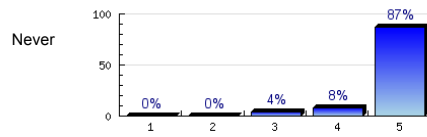

n=407
av.=4.9
ab.=2

3. The lesson is organized.

Always

n=403
av.=4.8
ab.=4

4. The books and materials help me learn English.

Always

n=408
av.=4.8
ab.=2

5. The teacher helps me understand my mistakes.

Always

n=410
av.=4.9
ab.=2

6. The teacher gives time for questions.

Always

n=404
av.=4.8
ab.=1

7. The teacher answers questions well.

Always

n=406
av.=4.9
ab.=3