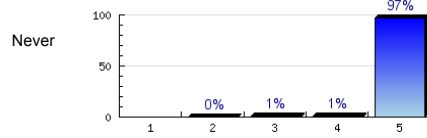

n=402
av.=4.9
ab.=6

11. The teacher uses class time well.

Always

n=413
av.=4.9
ab.=1

12. The teacher likes to teach.

Always

n=406
av.=5
ab.=7

13. The teacher helps me learn English.