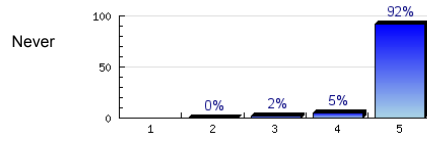

Always

n=410
av.=4.9
ab.=2

6. The teacher gives time for questions.

Always

n=404
av.=4.8
ab.=1

7. The teacher answers questions well.

Always

n=406
av.=4.9
ab.=3

8. The teacher checks my work.

Always

n=400
av.=4.7
ab.=6

9. The teacher starts the class on time.

Always

n=397
av.=4.9
ab.=13

10. The teacher ends the class on time.

Always