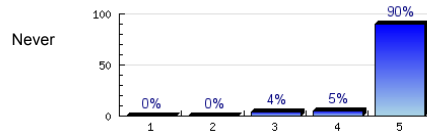

n=407
av.=4.9
ab.=2

3. The lesson is organized.

Always

n=403
av.=4.8
ab.=4

4. The books and materials help me learn English.

Always

n=408
av.=4.8
ab.=2

5. The teacher helps me understand my mistakes.

Always

n=410
av.=4.9
ab.=2

6. The teacher gives time for questions.

Always

n=404
av.=4.8
ab.=1

7. The teacher answers questions well.

Always

n=406
av.=4.9
ab.=3