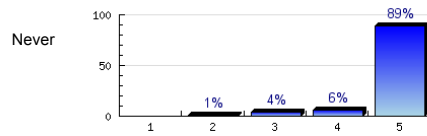

Overall indicators

av.=4.9

Survey Results

1. The teacher explains English well.

Always

n=406
av.=4.9
ab.=4

2. The teacher respects the students.

Always

n=407
av.=4.9
ab.=2

3. The lesson is organized.

Always

n=403
av.=4.8
ab.=4

4. The books and materials help me learn English.

Always

n=408
av.=4.8
ab.=2

5. The teacher helps me understand my mistakes.