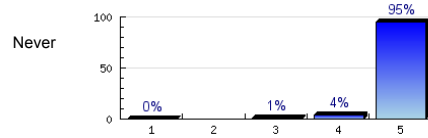

10. The teacher ends the class on time.

Always

n=642
av.=4.93
ab.=4

11. The teacher uses class time well.

Always

n=645
av.=4.82
ab.=1

12. The teacher likes to teach.

Always