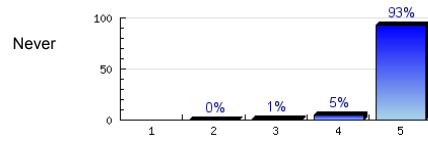

n=641
 av.=4.81
 ab.=2

7. The teacher answers questions well.

n=644
 av.=4.85
 ab.=2

8. The teacher checks my work.

n=593
 av.=4.69
 ab.=9

9. The teacher starts the class on time.

Always

n=641
av.=4.92
ab.=6

10. The teacher ends the class on time.

Always

n=642
av.=4.93
ab.=4

11. The teacher uses class time well.

Always

n=645
av.=4.82
ab.=1

12. The teacher likes to teach.

Always