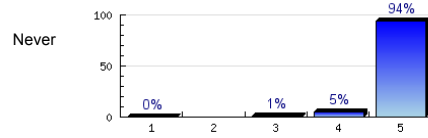

n=641
 av.=4.81
 ab.=2

7. The teacher answers questions well.

n=644
 av.=4.85
 ab.=2

8. The teacher checks my work.

n=593
 av.=4.69
 ab.=9

9. The teacher starts the class on time.

Always

n=641
av.=4.92
ab.=6

10. The teacher ends the class on time.

Always

n=642
av.=4.93
ab.=4

11. The teacher uses class time well.

Always

n=645
av.=4.82
ab.=1

12. The teacher likes to teach.

Always