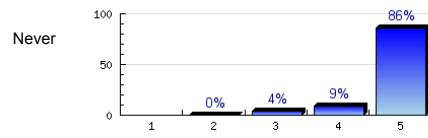

n=641
 av.=4.81
 ab.=2

7. The teacher answers questions well.

n=644
 av.=4.85
 ab.=2

8. The teacher checks my work.

n=593
 av.=4.69
 ab.=9

9. The teacher starts the class on time.

Always

n=641
av.=4.92
ab.=6

10. The teacher ends the class on time.

Always

n=642
av.=4.93
ab.=4

11. The teacher uses class time well.

Always

n=645
av.=4.82
ab.=1

12. The teacher likes to teach.

Always