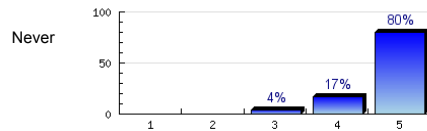

n=85  
av.=4.9

3. The lesson is organized.

Always

n=84  
av.=4.6  
ab.=1

4. The books and materials help me learn English.

Always

n=81  
av.=4.5  
ab.=1

5. The teacher helps me understand my mistakes.

Always

n=84  
av.=4.7

6. The teacher gives time for questions.

Always

n=84  
av.=4.8

7. The teacher answers questions well.

Always

n=85  
av.=4.7