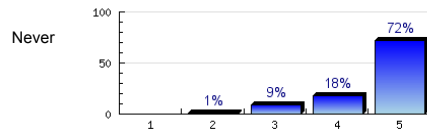

Overall indicators

av.=4.8

Survey Results

1. The teacher explains English well.

Always

n=85  
av.=4.6

2. The teacher respects the students.

Always

n=85  
av.=4.9

3. The lesson is organized.

Always

n=84  
av.=4.6  
ab.=1

4. The books and materials help me learn English.

Always

n=81  
av.=4.5  
ab.=1

5. The teacher helps me understand my mistakes.