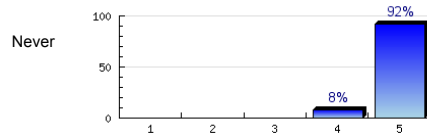

Overall indicators

av.=4.8

Survey Results

1. The teacher explains English well.

Always

n=85  
av.=4.6

2. The teacher respects the students.

Always

n=85  
av.=4.9

3. The lesson is organized.

Always

n=84  
av.=4.6  
ab.=1

4. The books and materials help me learn English.

Always

n=81  
av.=4.5  
ab.=1

5. The teacher helps me understand my mistakes.