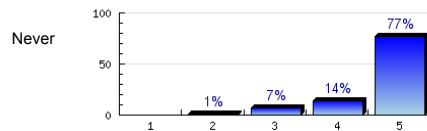

n=85  
av.=4.9

3. The lesson is organized.

Always

n=84  
av.=4.6  
ab.=1

4. The books and materials help me learn English.

Always

n=81  
av.=4.5  
ab.=1

5. The teacher helps me understand my mistakes.

Always

n=84  
av.=4.7

6. The teacher gives time for questions.

Always

n=84  
av.=4.8

7. The teacher answers questions well.

Always

n=85  
av.=4.7