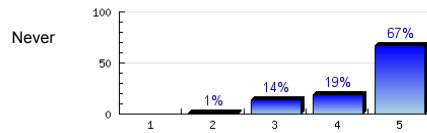

n=85  
av.=4.9

3. The lesson is organized.

Always

n=84  
av.=4.6  
ab.=1

4. The books and materials help me learn English.

Always

n=81  
av.=4.5  
ab.=1

5. The teacher helps me understand my mistakes.

Always

n=84  
av.=4.7

6. The teacher gives time for questions.

Always

n=84  
av.=4.8

7. The teacher answers questions well.

Always

n=85  
av.=4.7