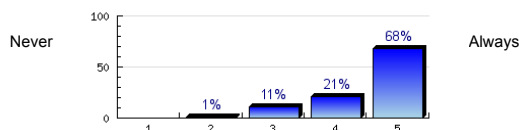

n=124
av.=4.6
ab.=2

4. The books and materials help me learn English.