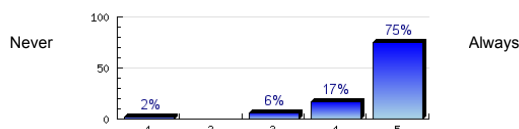

n=130
av.=4.55

5. The teacher helps me understand my mistakes.