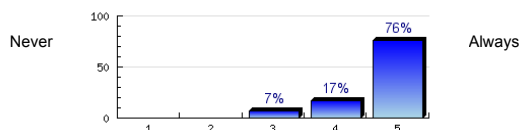

10. The teacher returns my work quickly.

n=129
av.=4.68

11. The grading system is clear and understandable.

n=117
av.=4.64
ab.=7

12. The teacher starts the class on time.

n=129
av.=4.89
ab.=1

13. The teacher ends the class on time.

n=130
av.=4.83

14. The teacher uses class time well.

n=128
av.=4.69
ab.=1

15. The teacher likes to teach.

n=126
av.=4.84
ab.=1

16. The teacher speaks clearly.

n=127
av.=4.8
ab.=1

17. The teacher is available and helpful in office hours or at other times.