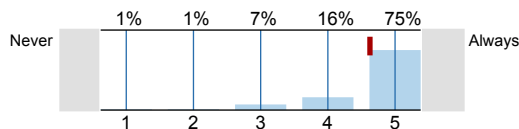

n=130
av.=4.83

14. The teacher uses class time well.

n=128
av.=4.69
ab.=1

15. The teacher likes to teach.

n=126
av.=4.84
ab.=1

16. The teacher speaks clearly.

n=127
av.=4.8
ab.=1

17. The teacher is available and helpful in office hours or at other times.

n=99
av.=4.63
ab.=30

Profile

Compilation:

ESLCrRegularFa14

1. The teacher explains English well.	Never					Always	av.=4.79
2. The teacher respects the students.	Never					Always	av.=4.75
3. The lesson is organized.	Never					Always	av.=4.6
4. The books and materials help me learn English.	Never					Always	av.=4.55
5. The teacher helps me understand my mistakes.	Never					Always	av.=4.64
6. The teacher encourages students to ask questions.	Never					Always	av.=4.72
7. The teacher gives time for questions.	Never					Always	av.=4.63
8. The teacher answers questions well.	Never					Always	av.=4.74
9. The directions for assignments are clear.	Never					Always	av.=4.64
10. The teacher returns my work quickly.	Never					Always	av.=4.68
11. The grading system is clear and understandable.	Never					Always	av.=4.64
12. The teacher starts the class on time.	Never					Always	av.=4.89
13. The teacher ends the class on time.	Never					Always	av.=4.83
14. The teacher uses class time well.	Never					Always	av.=4.69
15. The teacher likes to teach.	Never					Always	av.=4.84
16. The teacher speaks clearly.	Never					Always	av.=4.8
17. The teacher is available and helpful in office hours or at other times.	Never					Always	av.=4.63