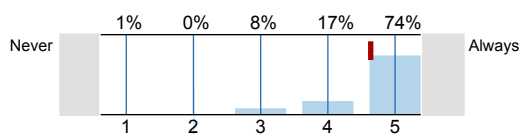

n=128
 av.=4.72
 ab.=1

7. The teacher gives time for questions.

n=128
 av.=4.63
 ab.=1

8. The teacher answers questions well.

n=129
 av.=4.74
 ab.=1

9. The directions for assignments are clear.

n=127
av.=4.64
ab.=2

10. The teacher returns my work quickly.

n=129
av.=4.68

11. The grading system is clear and understandable.

n=117
av.=4.64
ab.=7

12. The teacher starts the class on time.

n=129
av.=4.89
ab.=1

13. The teacher ends the class on time.