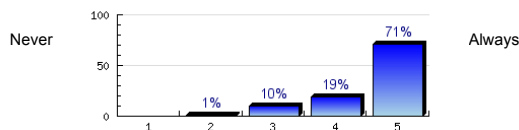

Overall indicators

av.=4.71

Survey Results

1. The teacher explains English well.

n=127
 av.=4.79
 ab.=1

2. The teacher respects the students.

n=128
 av.=4.75
 ab.=2

3. The lesson is organized.