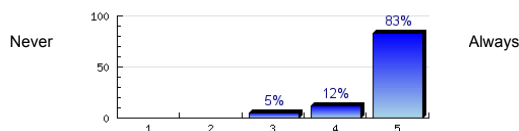

Overall indicators

av.=4.71

Survey Results

1. The teacher explains English well.

n=127
 av.=4.79
 ab.=1

2. The teacher respects the students.

n=128
 av.=4.75
 ab.=2

3. The lesson is organized.