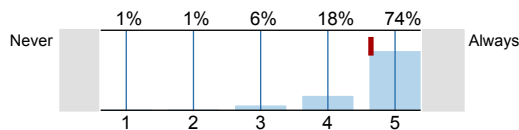

n=128
 av.=4.72
 ab.=1

7. The teacher gives time for questions.

n=128
 av.=4.63
 ab.=1

8. The teacher answers questions well.

n=129
 av.=4.74
 ab.=1

9. The directions for assignments are clear.

n=127
av.=4.64
ab.=2

10. The teacher returns my work quickly.

n=129
av.=4.68

11. The grading system is clear and understandable.

n=117
av.=4.64
ab.=7

12. The teacher starts the class on time.

n=129
av.=4.89
ab.=1

13. The teacher ends the class on time.