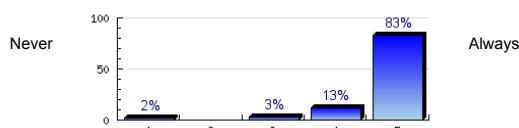

Overall indicators

av.=4.71

Survey Results

1. The teacher explains English well.

n=127
 av.=4.79
 ab.=1

2. The teacher respects the students.

n=128
 av.=4.75
 ab.=2

3. The lesson is organized.