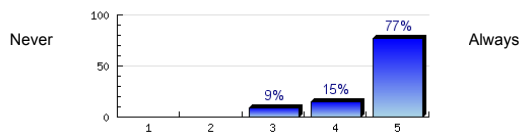

n=128
 av.=4.72
 ab.=1

7. The teacher gives time for questions.

n=128
 av.=4.63
 ab.=1

8. The teacher answers questions well.

n=129
 av.=4.74
 ab.=1

9. The directions for assignments are clear.

n=127
av.=4.64
ab.=2

10. The teacher returns my work quickly.

n=129
av.=4.68

11. The grading system is clear and understandable.

n=117
av.=4.64
ab.=7

12. The teacher starts the class on time.

n=129
av.=4.89
ab.=1

13. The teacher ends the class on time.