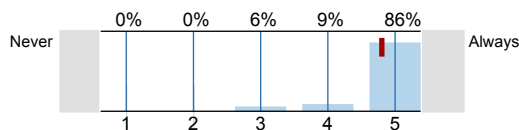

n=130
av.=4.83

14. The teacher uses class time well.

n=128
av.=4.69
ab.=1

15. The teacher likes to teach.

n=126
av.=4.84
ab.=1

16. The teacher speaks clearly.

n=127
av.=4.8
ab.=1

17. The teacher is available and helpful in office hours or at other times.

n=99
av.=4.63
ab.=30

Profile

Compilation:

ESLCrRegularFa14

1. The teacher explains English well.	Never					Always	av.=4.79
2. The teacher respects the students.	Never					Always	av.=4.75
3. The lesson is organized.	Never					Always	av.=4.6
4. The books and materials help me learn English.	Never					Always	av.=4.55
5. The teacher helps me understand my mistakes.	Never					Always	av.=4.64
6. The teacher encourages students to ask questions.	Never					Always	av.=4.72
7. The teacher gives time for questions.	Never					Always	av.=4.63
8. The teacher answers questions well.	Never					Always	av.=4.74
9. The directions for assignments are clear.	Never					Always	av.=4.64
10. The teacher returns my work quickly.	Never					Always	av.=4.68
11. The grading system is clear and understandable.	Never					Always	av.=4.64
12. The teacher starts the class on time.	Never					Always	av.=4.89
13. The teacher ends the class on time.	Never					Always	av.=4.83
14. The teacher uses class time well.	Never					Always	av.=4.69
15. The teacher likes to teach.	Never					Always	av.=4.84
16. The teacher speaks clearly.	Never					Always	av.=4.8
17. The teacher is available and helpful in office hours or at other times.	Never					Always	av.=4.63