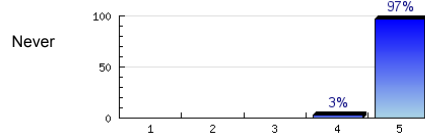

Overall indicators

av.=4.9

Survey Results

1. The teacher explains English well.

Always

n=34  
av.=4.9

2. The teacher respects the students.

Always

n=35  
av.=5

3. The lesson is organized.

Always

n=34  
av.=4.8

4. The books and materials help me learn English.

Always

n=34  
av.=4.8

5. The teacher helps me understand my mistakes.