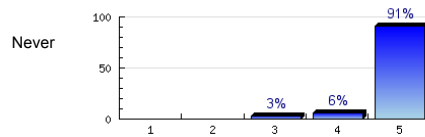

Always

n=35  
av.=4.9

6. The teacher gives time for questions.

Always

n=35  
av.=4.9

7. The teacher answers questions well.

Always

n=34  
av.=4.9