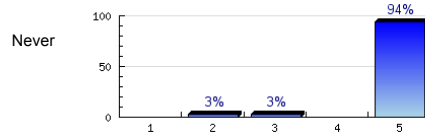

Always

n=35
av.=4.9