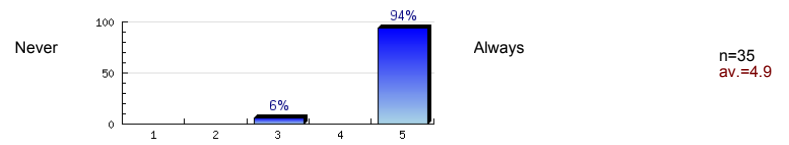

9. The teacher starts the class on time.