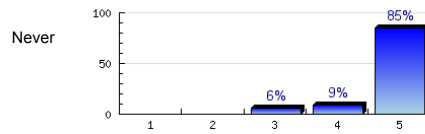

Overall indicators

av.=4.9

Survey Results

1. The teacher explains English well.

Always

n=34  
av.=4.9

2. The teacher respects the students.

Always

n=35  
av.=5

3. The lesson is organized.

Always

n=34  
av.=4.8

4. The books and materials help me learn English.

Always

n=34  
av.=4.8

5. The teacher helps me understand my mistakes.