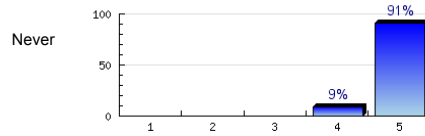

Overall indicators

av.=4.9

Survey Results

1. The teacher explains English well.

Always

n=34  
av.=4.9

2. The teacher respects the students.

Always

n=35  
av.=5

3. The lesson is organized.

Always

n=34  
av.=4.8

4. The books and materials help me learn English.

Always

n=34  
av.=4.8

5. The teacher helps me understand my mistakes.