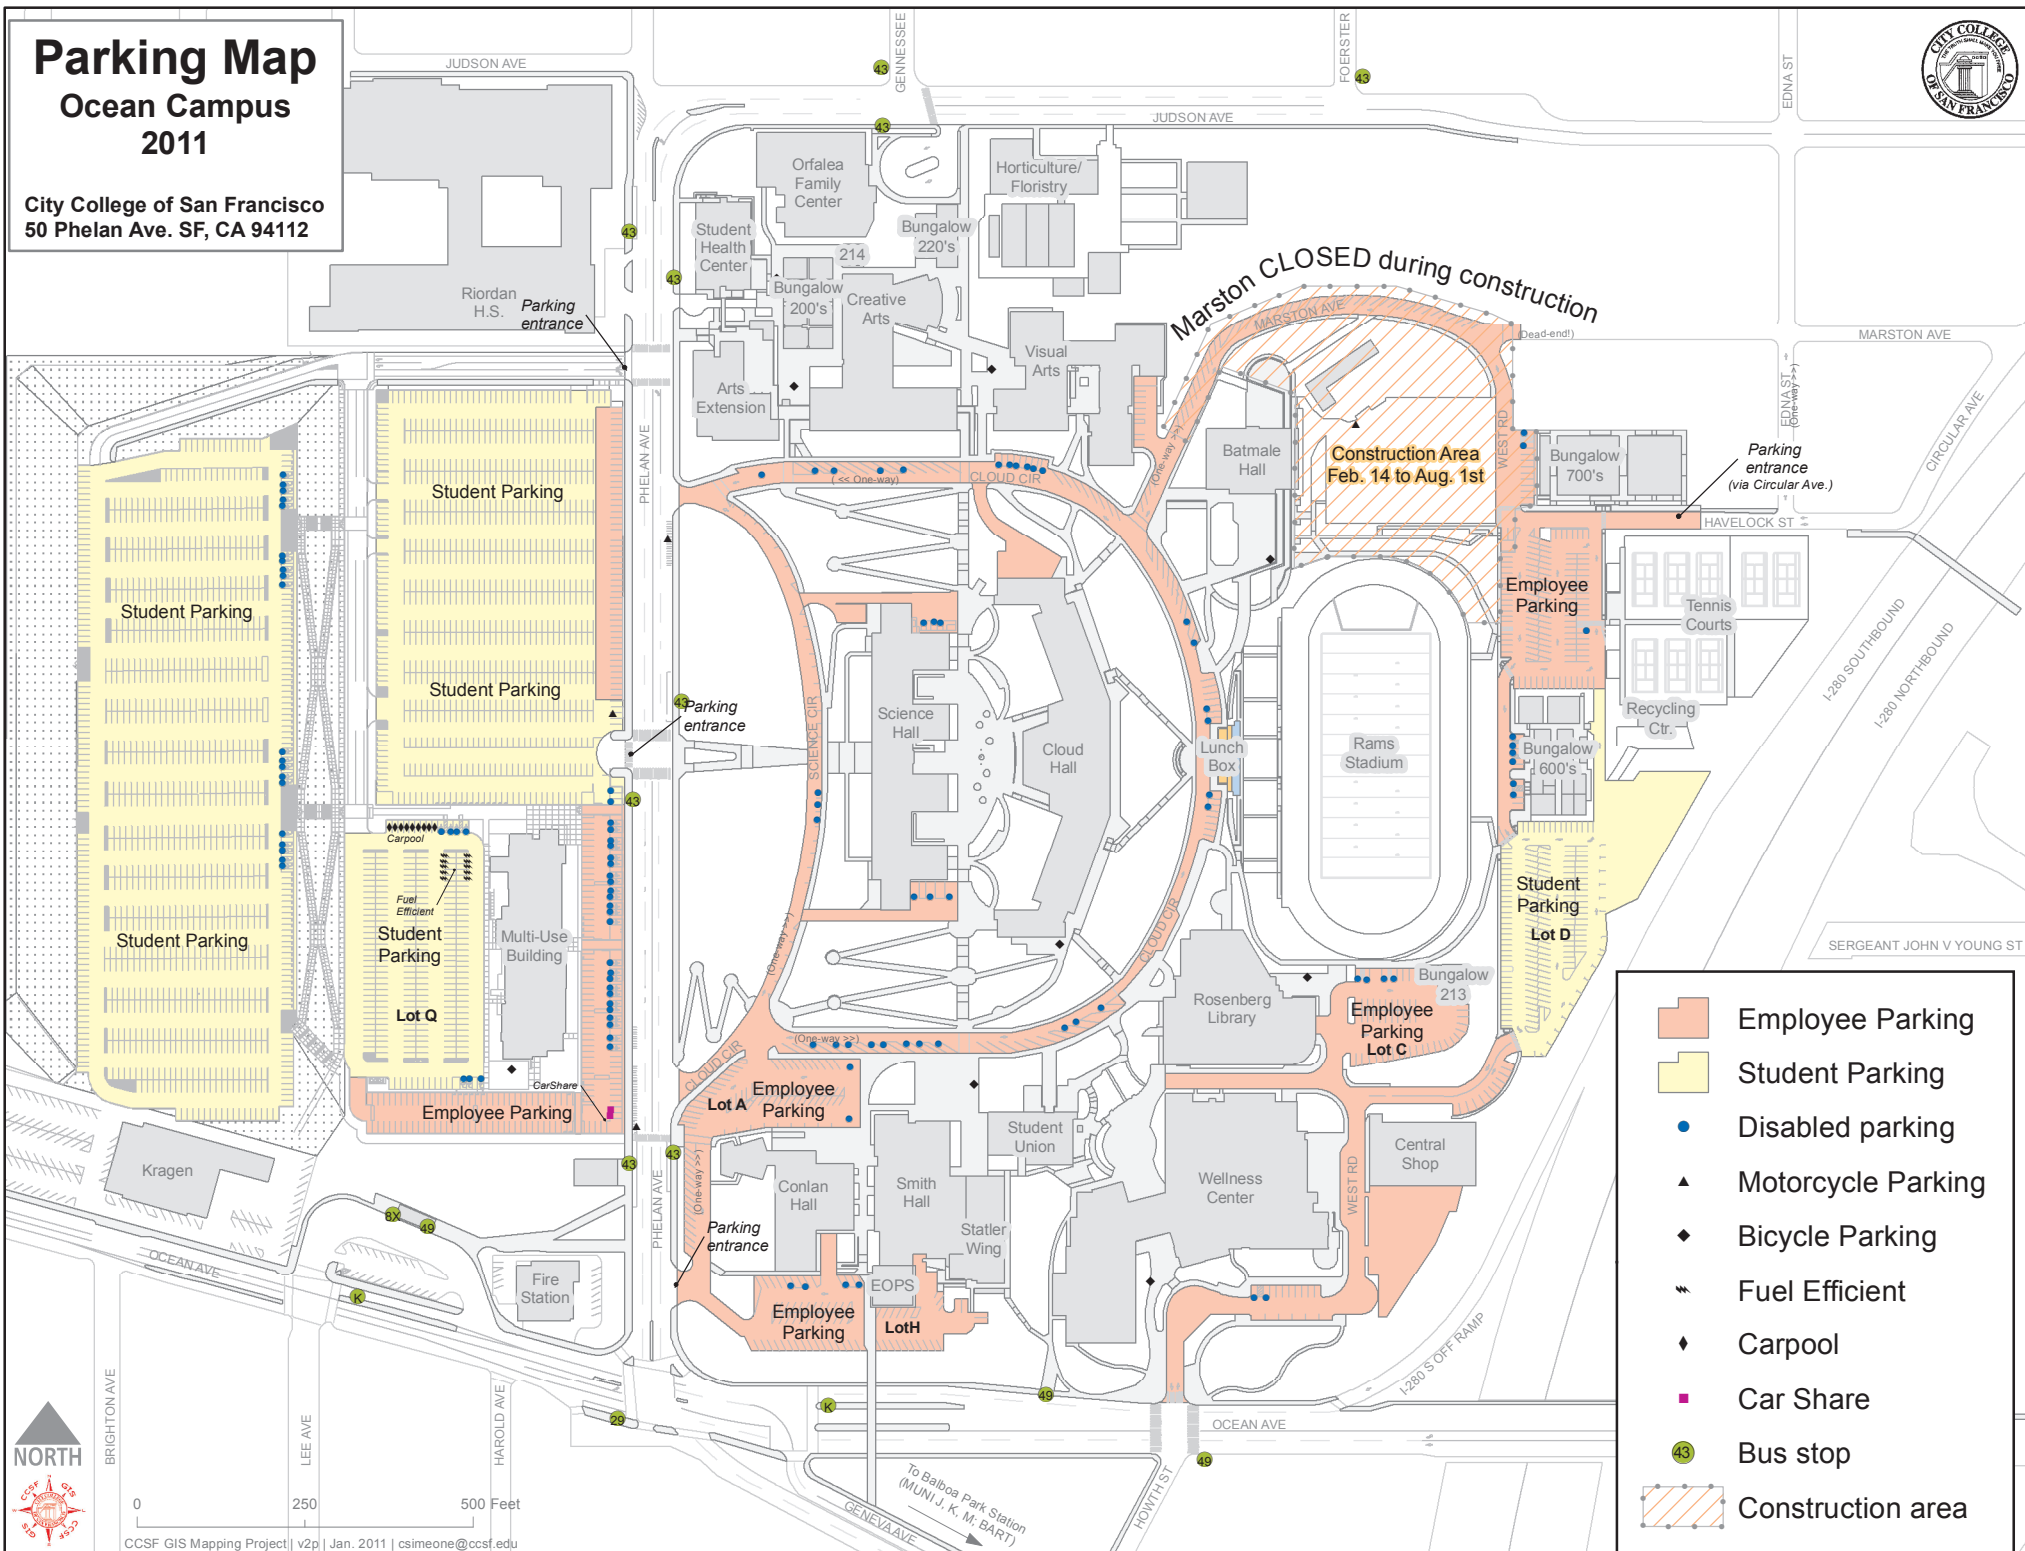

Parking Map

Ocean Campus

2011

City College of San Francisco
50 Phelan Ave. SF, CA 94112

-  Employee Parking
-  Student Parking
-  Disabled parking
-  Motorcycle Parking
-  Bicycle Parking
-  Fuel Efficient
-  Carpool
-  Car Share
-  Bus stop
-  Construction area