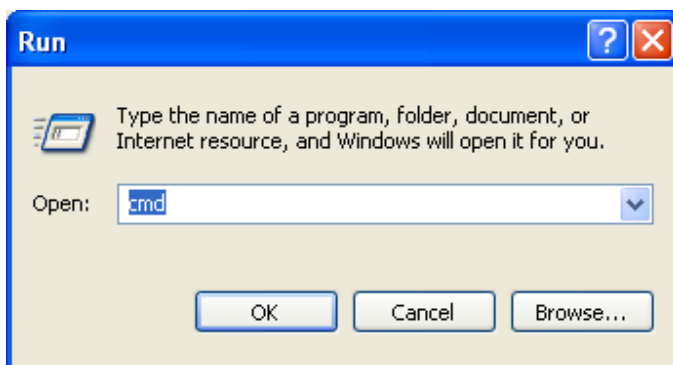

How to Find Your Wireless Card Physical Address: Win XP

1. A Media Access Control Address (MAC) also known as **physical address**, is composed of 12 Hexadecimal digits usually written 00:0D:56:2C:0A:E8 or 00-0D-56-2C-0A-E8. You can think of it as a serial number.
2. These instructions are for Win XP SP 2. Other versions may differ.
 - a. Click on the Start button

- b. Click on Run...

- c. A Run window will open. Type "**cmd**" (without the quotes) in the white box next to Open: then hit Enter or click OK.

- d. A DOS window will open. Type “**ipconfig /all**” (without the quotes) and then press Enter.