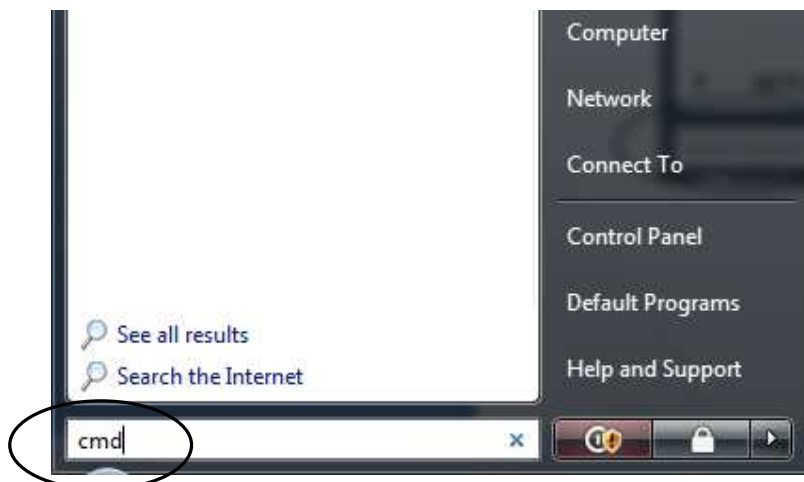

- c. Type "cmd" (without the quotes) and hit Enter.