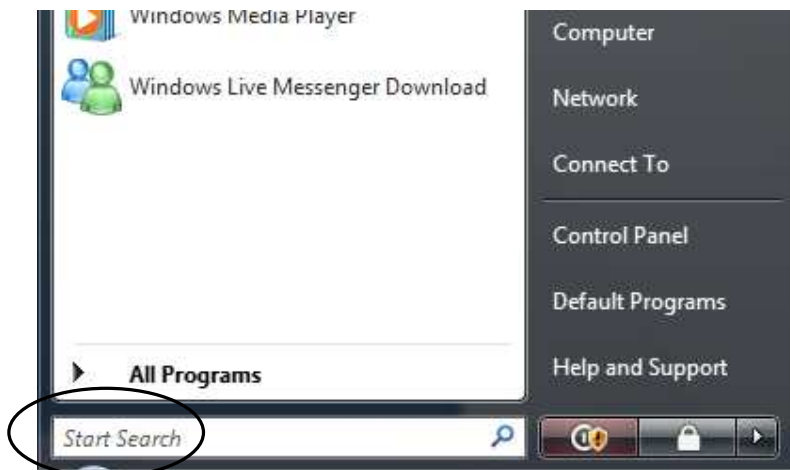

How to Find Your Wireless Card Physical Address: Vista

1. A Media Access Control Address (MAC) also known as **physical address**, is composed of 12 Hexadecimal digits usually written 00:0D:56:2C:0A:E8 or 00-0D-56-2C-0A-E8. You can think of it as a serial number.
2. These instructions are for Vista.
  - a. Click on the Start button

- b. Click on Start Search.