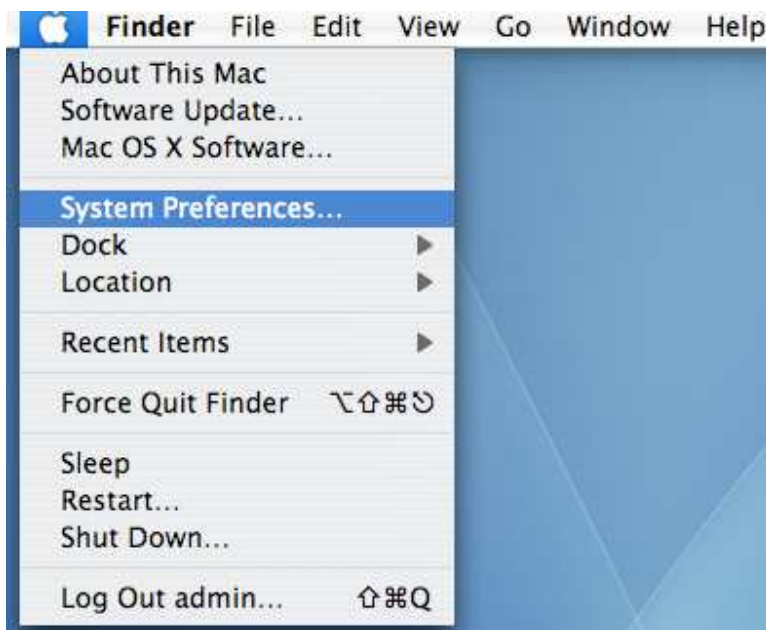

How to Find Your Airport ID: OS X Tiger

(Special thanks to Erick Vargas)

1. A Media Access Control Address is composed of 12 Hexadecimal digits usually written 00:0D:56:2C:0A:E8 or 00-0D-56-2C-0A-E8. You can think of it as a serial number.
2. These instructions are for OS X (10.4.2). Other version may differ.
 - a. Click on the **Apple** Icon and the click on **System preferences**

b. This will open the System preferences window. Click on the **Network** icon.

c. This will open the Network window. Choose AirPort in the **Show:** pull down menu. The physical address for the wireless card is the **AirPort ID**.