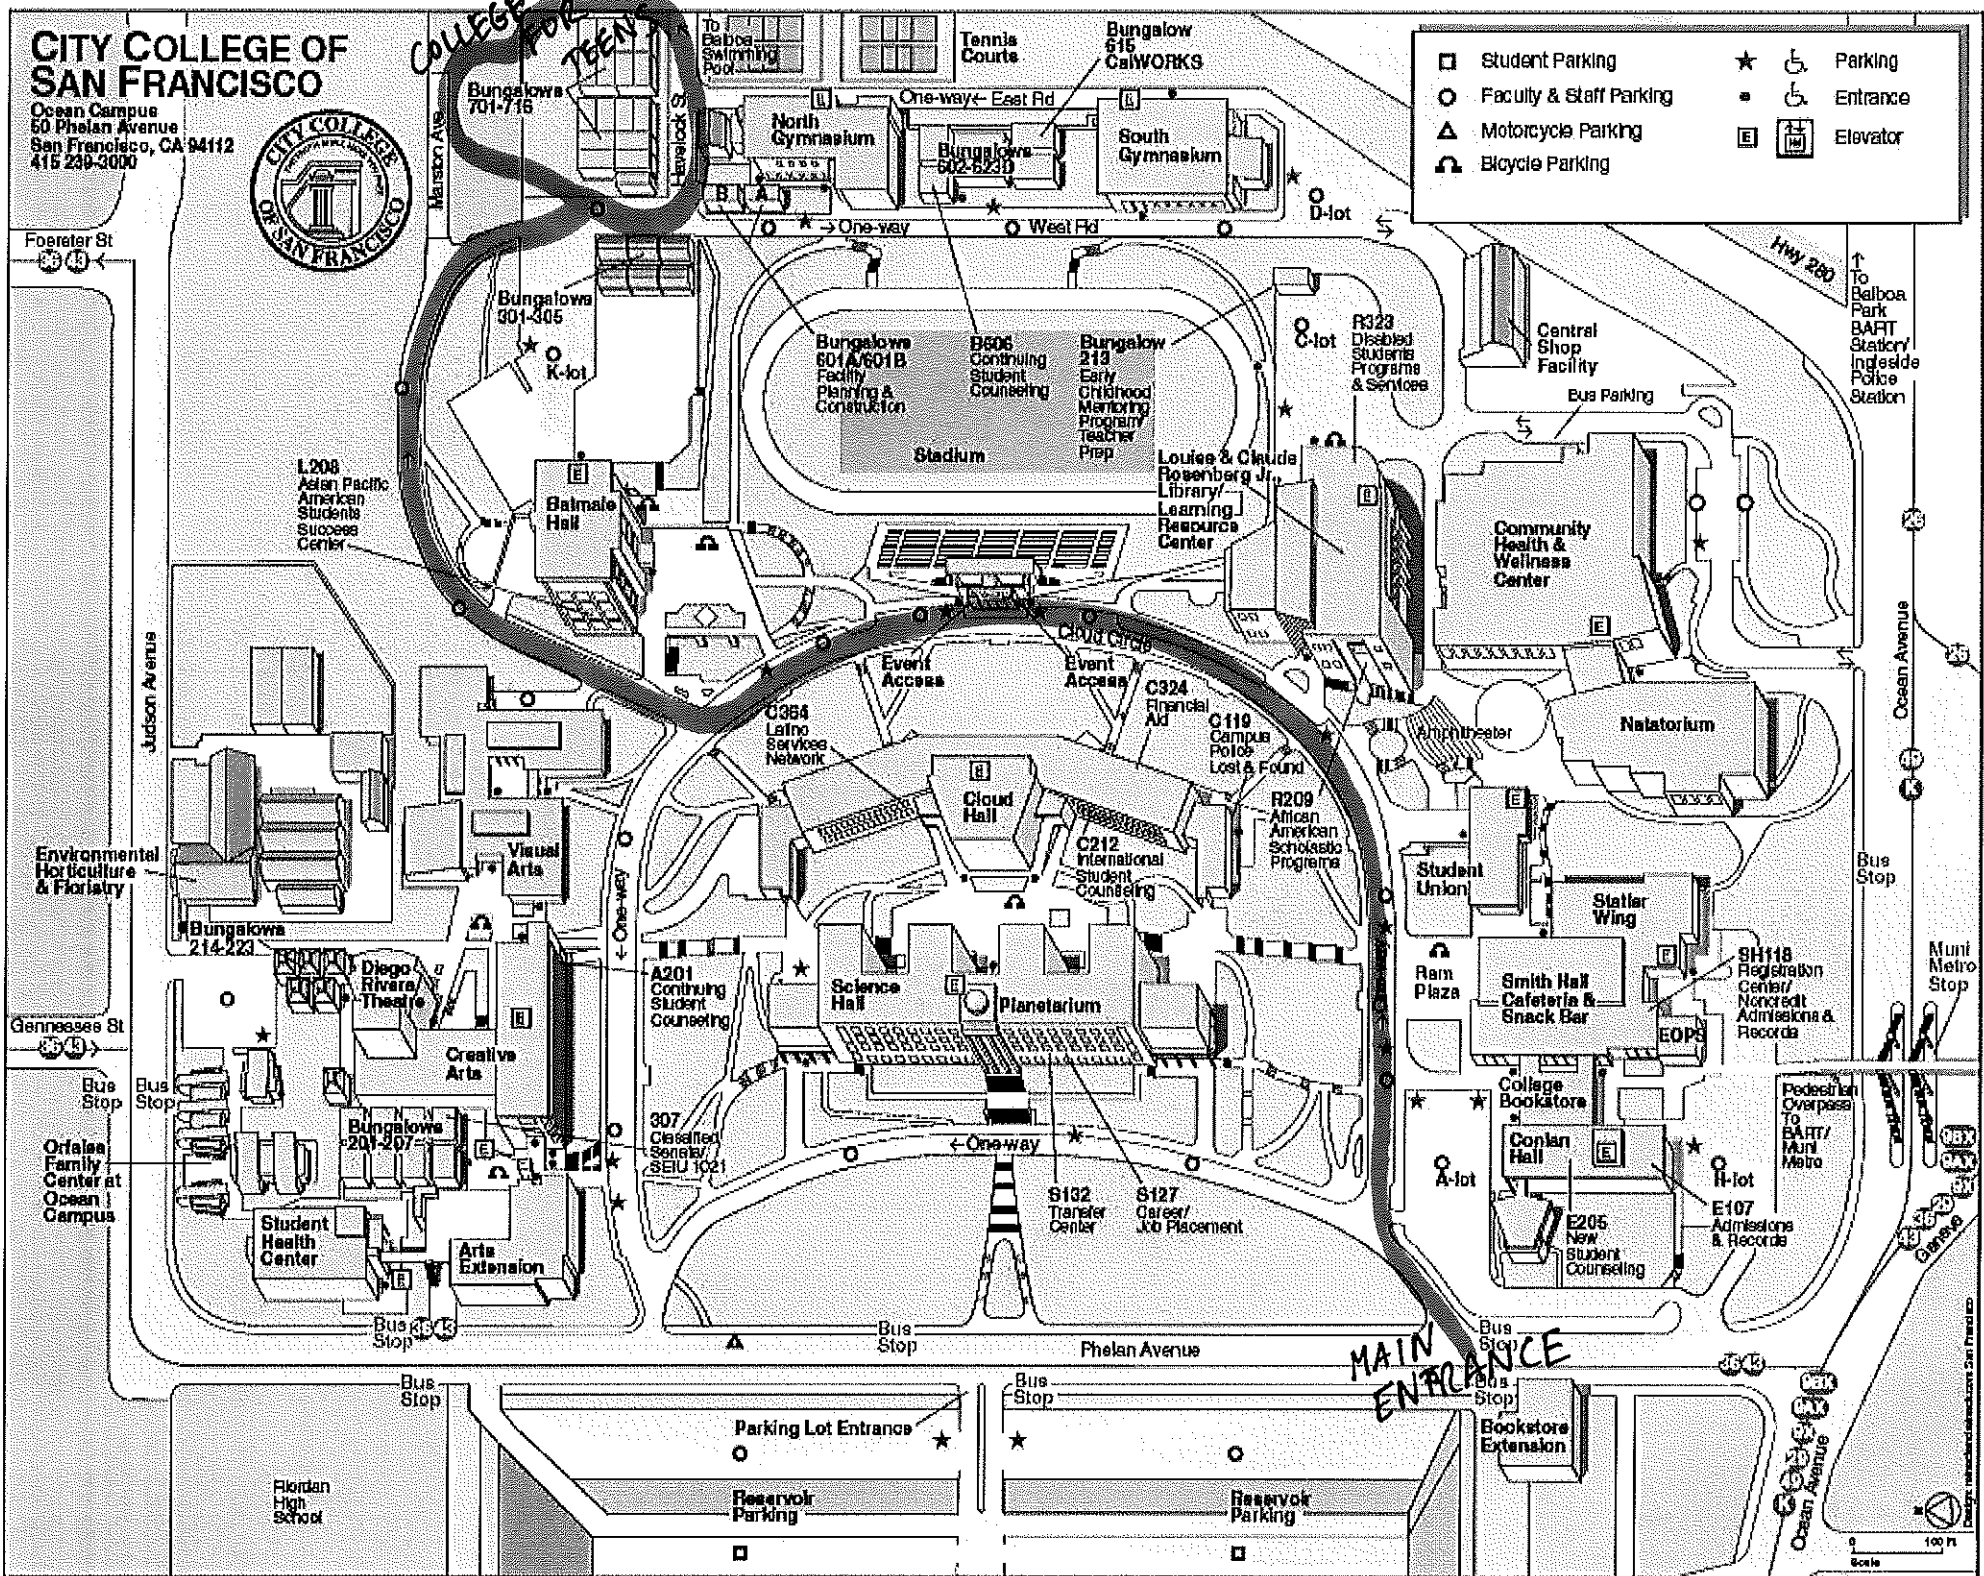

CITY COLLEGE OF SAN FRANCISCO

Ocean Campus
50 Phelan Avenue
San Francisco, CA 94112
415 239-2000

COLLEGE FOR TEEN

- Student Parking
- Faculty & Staff Parking
- △ Motorcycle Parking
- ⤵ Bicycle Parking
- ★ Parking
- ♿ Entrance
- Ⓜ Elevator

MAIN ENTRANCE

Scale 0 100 ft