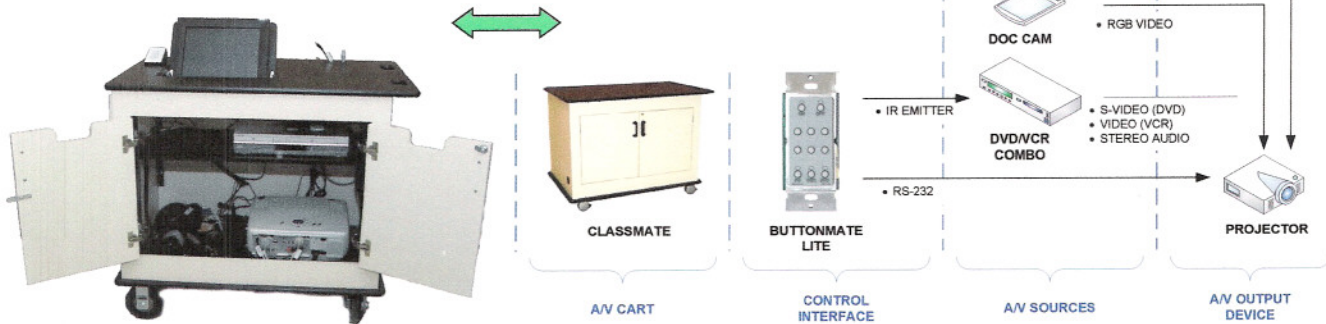

Academic Cart Bundle

DESCRIPTION

Designed as an economically priced solution for academic applications (K-12, etc.), the mobile and easy-to-use Mediatech Academic Cart Bundle is well-suited for classrooms, conference rooms and board rooms. When fully configured, the academic bundle is easy to setup and use at a moment's notice. The bundle can support new or existing projector, DVD/VCR combination unit, PC or laptop, and document camera.

The basic bundle consists of the MT-225 ClassMate Shell with an integrated ButtonMate Lite mounting wedge and control system.

FEATURE SUMMARY

Equipment Cart:

- Mediatech MT-225 ClassMate
- A mobile lockable cart capable of housing all A/V equipment and accessories in both storage and operational configuration

Control Panel:

- Mediatech MT-LT-BM, ButtonMate Lite
- Small form-factor, all-in-one button panel to control serial and IR audio/visual equipment.
- Easily configured without proprietary programming

A/V Sources and Output Device:

- Can support existing or new devices with serial and/or IR interfaces
- Bundle can be tailored to the user's desired configuration to meet capability requirements and budget

TYPICAL CONNECTIVITY

PRICING

PART#	DESCRIPTION	MSRP
MT-225	ClassMate	$ 898
MT-LT-BM	ButtonMateLite	$ 375
MT-BM-HO-L	1-Gang Control Panel Mounting Wedge (integrated with MT-225 and MT-LT-BM)	$ 32
	Basic Academic Bundle	$ 1,305
OPTIONS		
MT-100-SP	Power Conditioner / Switch (integrated)	$ 141
MT-225-INT	A/V Equipment Integration (includes cables)	$ 154
MT-225-BW	ClassMate Big Wheel Option	$ 285
MT-100-FST	Flip-and-Store (single)	$ 125
MT-250-FS	Flipper Shelf	$ 99
MT-250-FSW	Flipper Shelf (write-on surface)	$ 171
MT-250-MAS	Mixer/Amp/Speakers (integrated)	$ 325
MT-250-RR	Rack Rails	$ 75
MT-250-WG	Wood Grain Laminate	$ 95