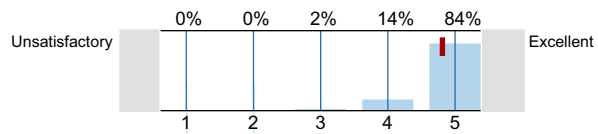

Excellent

n=940
av.=4.81