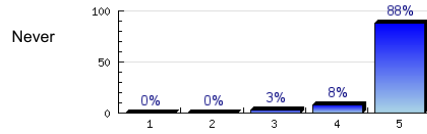

Always

n=991  
av.=4.88  
ab.=4

11. The teacher ends the class on time.

Always

n=990  
av.=4.9  
ab.=2

12. The teacher uses class time well.

Always

n=989  
av.=4.84  
ab.=5

13. The teacher likes to teach.

Always

n=978  
av.=4.93  
ab.=17

14. This teacher is

Excellent

n=940  
av.=4.81