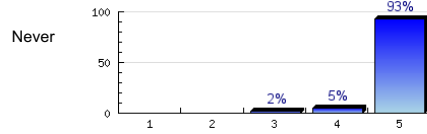

n=986  
av.=4.78  
ab.=4

8. The teacher answers the questions well.

Always

n=989  
av.=4.81  
ab.=4

9. The teacher returns my work quickly.

Always

n=829  
av.=4.75  
ab.=27

10. The teacher starts the class on time.

Always

n=991  
av.=4.88  
ab.=4

11. The teacher ends the class on time.

Always

n=990  
av.=4.9  
ab.=2

12. The teacher uses class time well.

Always

n=989  
av.=4.84  
ab.=5