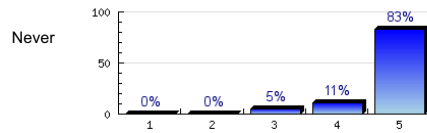

n=986  
av.=4.78  
ab.=4

8. The teacher answers the questions well.

Always

n=989  
av.=4.81  
ab.=4

9. The teacher returns my work quickly.

Always

n=829  
av.=4.75  
ab.=27

10. The teacher starts the class on time.

Always

n=991  
av.=4.88  
ab.=4

11. The teacher ends the class on time.

Always

n=990  
av.=4.9  
ab.=2

12. The teacher uses class time well.

Always

n=989  
av.=4.84  
ab.=5