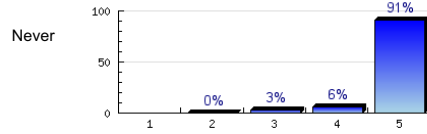

n=986  
av.=4.78  
ab.=4

8. The teacher answers the questions well.

Always

n=989  
av.=4.81  
ab.=4

9. The teacher returns my work quickly.

Always

n=829  
av.=4.75  
ab.=27

10. The teacher starts the class on time.

Always

n=991  
av.=4.88  
ab.=4

11. The teacher ends the class on time.

Always

n=990  
av.=4.9  
ab.=2

12. The teacher uses class time well.

Always

n=989  
av.=4.84  
ab.=5