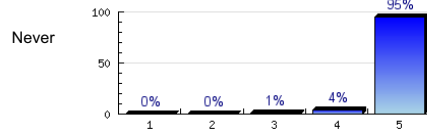

Always

n=991  
av.=4.88  
ab.=4

11. The teacher ends the class on time.

Always

n=990  
av.=4.9  
ab.=2

12. The teacher uses class time well.

Always

n=989  
av.=4.84  
ab.=5

13. The teacher likes to teach.

Always

n=978  
av.=4.93  
ab.=17

14. This teacher is

Excellent

n=940  
av.=4.81