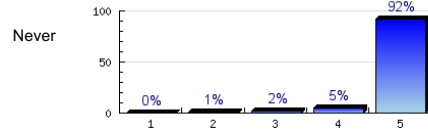

n=370
av.=4.9
ab.=2

7. The teacher gives time for questions.

n=368
av.=4.85
ab.=1

8. The teacher answers the questions well.

n=371
av.=4.89

9. The teacher returns my work quickly.

Always

n=355
av.=4.83
ab.=5

10. The teacher starts the class on time.

Always

n=369
av.=4.88
ab.=5

11. The teacher ends the class on time.

Always

n=372
av.=4.92
ab.=1

12. The teacher uses class time well.

Always