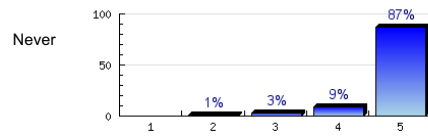

n=370
av.=4.9
ab.=2

7. The teacher gives time for questions.

n=368
av.=4.85
ab.=1

8. The teacher answers the questions well.

n=371
av.=4.89

9. The teacher returns my work quickly.

Always

n=355
av.=4.83
ab.=5

10. The teacher starts the class on time.

Always

n=369
av.=4.88
ab.=5

11. The teacher ends the class on time.

Always

n=372
av.=4.92
ab.=1

12. The teacher uses class time well.

Always