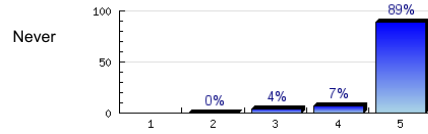

10. The teacher starts the class on time.

Always

n=369
av.=4.88
ab.=5

11. The teacher ends the class on time.

Always

n=372
av.=4.92
ab.=1

12. The teacher uses class time well.

Always

n=369
av.=4.85
ab.=3

13. The teacher likes to teach.

Always

n=366
av.=4.94
ab.=6

14. This teacher is

Excellent

n=358
av.=4.82

Profile