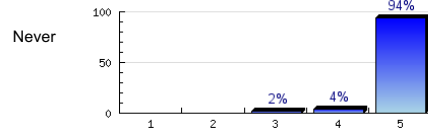

n=370
av.=4.9
ab.=2

7. The teacher gives time for questions.

n=368
av.=4.85
ab.=1

8. The teacher answers the questions well.

n=371
av.=4.89

9. The teacher returns my work quickly.

Always

n=355
av.=4.83
ab.=5

10. The teacher starts the class on time.

Always

n=369
av.=4.88
ab.=5

11. The teacher ends the class on time.

Always

n=372
av.=4.92
ab.=1

12. The teacher uses class time well.

Always