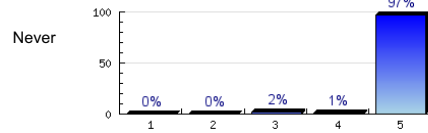

10. The teacher starts the class on time.

Always

n=369
av.=4.88
ab.=5

11. The teacher ends the class on time.

Always

n=372
av.=4.92
ab.=1

12. The teacher uses class time well.

Always

n=369
av.=4.85
ab.=3

13. The teacher likes to teach.

Always

n=366
av.=4.94
ab.=6

14. This teacher is

Excellent

n=358
av.=4.82

Profile