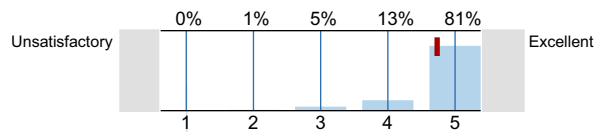

n=957
av.=4.77
ab.=2

13. The teacher likes to teach.

Always

n=941
av.=4.9
ab.=25

14. This teacher is

Excellent

n=896
av.=4.73

Profile

Compilation:

ESL RegularSp11

1. The teacher explains English well.	Never					Always	av.=4.8
2. The teacher respects the students.	Never					Always	av.=4.85
3. The lesson is organized.	Never					Always	av.=4.68
4. The books and materials help me learn English.	Never					Always	av.=4.74
5. The teacher helps me understand my mistakes.	Never					Always	av.=4.77
6. The teacher wants the students to ask questions.	Never					Always	av.=4.79
7. The teacher gives time for questions.	Never					Always	av.=4.76
8. The teacher answers the questions well.	Never					Always	av.=4.8
9. The teacher returns my work quickly.	Never					Always	av.=4.7
10. The teacher starts the class on time.	Never					Always	av.=4.86
11. The teacher ends the class on time.	Never					Always	av.=4.88
12. The teacher uses class time well.	Never					Always	av.=4.77
13. The teacher likes to teach.	Never					Always	av.=4.9
14. This teacher is	Unsatisfactory					Excellent	av.=4.73