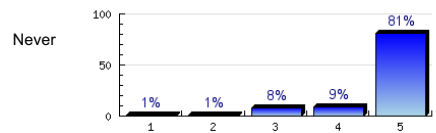

n=956
av.=4.79
ab.=1

7. The teacher gives time for questions.

n=961
av.=4.76
ab.=1

8. The teacher answers the questions well.

n=958
av.=4.8
ab.=1

9. The teacher returns my work quickly.

Always

n=818
av.=4.7
ab.=84

10. The teacher starts the class on time.

Always

n=960
av.=4.86
ab.=7

11. The teacher ends the class on time.

Always

n=958
av.=4.88
ab.=2

12. The teacher uses class time well.

Always