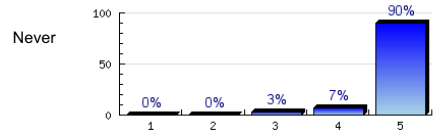

n=956
av.=4.79
ab.=1

7. The teacher gives time for questions.

n=961
av.=4.76
ab.=1

8. The teacher answers the questions well.

n=958
av.=4.8
ab.=1

9. The teacher returns my work quickly.

Always

n=818
av.=4.7
ab.=84

10. The teacher starts the class on time.

Always

n=960
av.=4.86
ab.=7

11. The teacher ends the class on time.

Always

n=958
av.=4.88
ab.=2

12. The teacher uses class time well.

Always