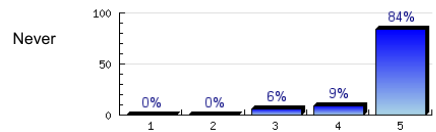

10. The teacher starts the class on time.

Always

n=960
av.=4.86
ab.=7

11. The teacher ends the class on time.

Always

n=958
av.=4.88
ab.=2

12. The teacher uses class time well.

Always

n=957
av.=4.77
ab.=2

13. The teacher likes to teach.

Always

n=941
av.=4.9
ab.=25

14. This teacher is

Excellent

n=896
av.=4.73

Profile