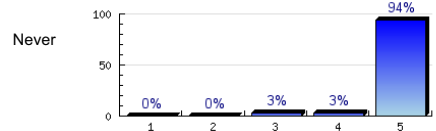

10. The teacher starts the class on time.

Always

n=960
av.=4.86
ab.=7

11. The teacher ends the class on time.

Always

n=958
av.=4.88
ab.=2

12. The teacher uses class time well.

Always

n=957
av.=4.77
ab.=2

13. The teacher likes to teach.

Always

n=941
av.=4.9
ab.=25

14. This teacher is

Excellent

n=896
av.=4.73

Profile