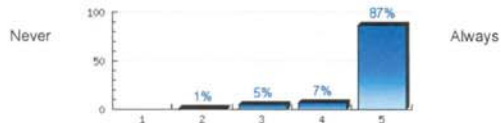

Overall indicators

av.=4.79

Survey Results

1. The teacher explains English well.

n=960
av.=4.8
ab.=5

2. The teacher respects the students.

n=957
av.=4.85
ab.=5

3. The lesson is organized.