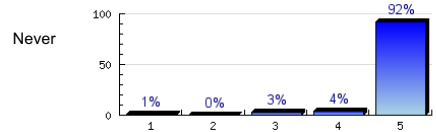

n=956
av.=4.79
ab.=1

7. The teacher gives time for questions.

n=961
av.=4.76
ab.=1

8. The teacher answers the questions well.

n=958
av.=4.8
ab.=1

9. The teacher returns my work quickly.

Always

n=818
av.=4.7
ab.=84

10. The teacher starts the class on time.

Always

n=960
av.=4.86
ab.=7

11. The teacher ends the class on time.

Always

n=958
av.=4.88
ab.=2

12. The teacher uses class time well.

Always