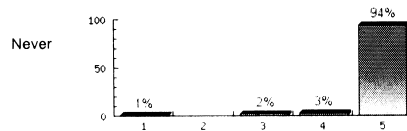

ESLt ()  
No. of responses = 347

Overall indicators

av.=4.91

Survey Results

1. The teacher explains English well.

Always

n=344  
av.=4.92  
ab.=1

2. The teacher respects the students.

Always

n=345  
av.=4.9

3. The lesson is organized.

Always

n=342  
av.=4.87  
ab.=2

4. The books and materials help me learn English.

Always

n=341  
av.=4.85  
ab.=1