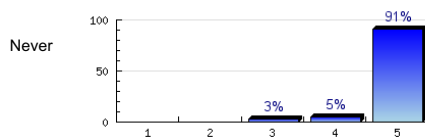

n=340  
av.=4.9

8. The teacher answers the questions well.

Always

n=343  
av.=4.94

9. The teacher returns my work quickly.

Always

n=328  
av.=4.88  
ab.=4

10. The teacher starts the class on time.

Always

n=343  
av.=4.96  
ab.=2

11. The teacher ends the class on time.

Always

n=344  
av.=4.93  
ab.=1

12. The teacher uses class time well.

Always

n=341  
av.=4.93  
ab.=2