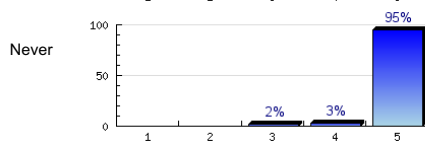

n=340  
av.=4.9

8. The teacher answers the questions well.

Always

n=343  
av.=4.94

9. The teacher returns my work quickly.

Always

n=328  
av.=4.88  
ab.=4

10. The teacher starts the class on time.

Always

n=343  
av.=4.96  
ab.=2

11. The teacher ends the class on time.

Always

n=344  
av.=4.93  
ab.=1

12. The teacher uses class time well.

Always

n=341  
av.=4.93  
ab.=2