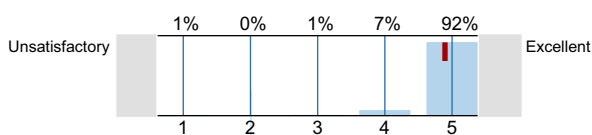

Excellent

n=332
av.=4.89