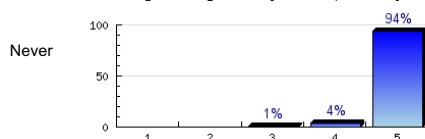

Always

n=343  
av.=4.96  
ab.=2

11. The teacher ends the class on time.

Always

n=344  
av.=4.93  
ab.=1

12. The teacher uses class time well.

Always

n=341  
av.=4.93  
ab.=2

13. The teacher likes to teach.

Always

n=339  
av.=4.98  
ab.=4

14. This teacher is

Excellent

n=332  
av.=4.89