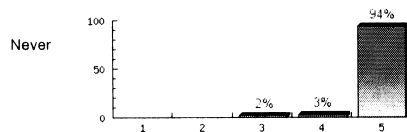

ESLt ()  
No. of responses = 347

Overall indicators

av.=4.91

Survey Results

1. The teacher explains English well.

Always

n=344  
av.=4.92  
ab.=1

2. The teacher respects the students.

Always

n=345  
av.=4.9

3. The lesson is organized.

Always

n=342  
av.=4.87  
ab.=2

4. The books and materials help me learn English.

Always

n=341  
av.=4.85  
ab.=1