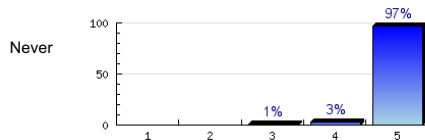

n=340  
av.=4.9

8. The teacher answers the questions well.

Always

n=343  
av.=4.94

9. The teacher returns my work quickly.

Always

n=328  
av.=4.88  
ab.=4

10. The teacher starts the class on time.

Always

n=343  
av.=4.96  
ab.=2

11. The teacher ends the class on time.

Always

n=344  
av.=4.93  
ab.=1

12. The teacher uses class time well.

Always

n=341  
av.=4.93  
ab.=2