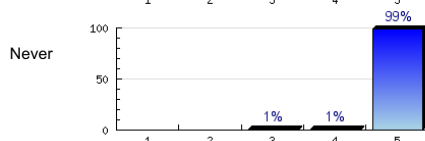

Always

n=343  
av.=4.96  
ab.=2

11. The teacher ends the class on time.

Always

n=344  
av.=4.93  
ab.=1

12. The teacher uses class time well.

Always

n=341  
av.=4.93  
ab.=2

13. The teacher likes to teach.

Always

n=339  
av.=4.98  
ab.=4

14. This teacher is

Excellent

n=332  
av.=4.89