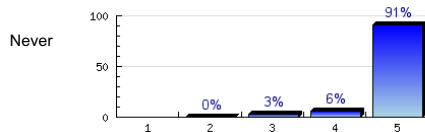

n=789  
av.=4.78

8. The teacher answers the questions well.

Always

n=785  
av.=4.85  
ab.=2

9. The teacher returns my work quickly.

Always

n=722  
av.=4.78  
ab.=57

10. The teacher starts the class on time.

Always

n=782  
av.=4.9  
ab.=6

11. The teacher ends the class on time.

Always

n=782  
av.=4.87  
ab.=3

12. The teacher uses class time well.

Always

n=787  
av.=4.82  
ab.=1