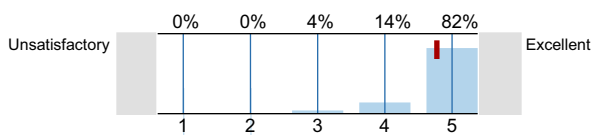

Excellent

n=765
av.=4.77