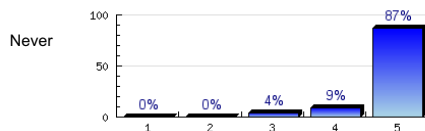

Always

n=782  
av.=4.9  
ab.=6

11. The teacher ends the class on time.

Always

n=782  
av.=4.87  
ab.=3

12. The teacher uses class time well.

Always

n=787  
av.=4.82  
ab.=1