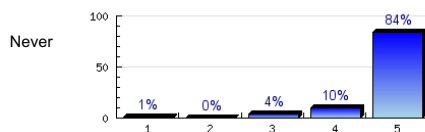

n=789  
av.=4.78

8. The teacher answers the questions well.

Always

n=785  
av.=4.85  
ab.=2

9. The teacher returns my work quickly.

Always

n=722  
av.=4.78  
ab.=57

10. The teacher starts the class on time.

Always

n=782  
av.=4.9  
ab.=6

11. The teacher ends the class on time.

Always

n=782  
av.=4.87  
ab.=3

12. The teacher uses class time well.

Always

n=787  
av.=4.82  
ab.=1