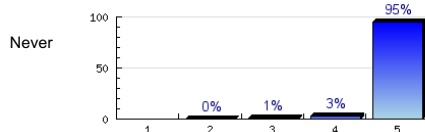

Always

n=767
av.=4.94
ab.=19

14. This teacher is