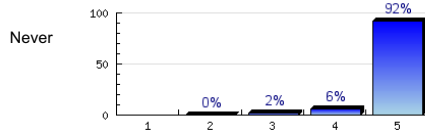

n=789  
av.=4.78

8. The teacher answers the questions well.

Always

n=785  
av.=4.85  
ab.=2

9. The teacher returns my work quickly.

Always

n=722  
av.=4.78  
ab.=57

10. The teacher starts the class on time.

Always

n=782  
av.=4.9  
ab.=6

11. The teacher ends the class on time.

Always

n=782  
av.=4.87  
ab.=3

12. The teacher uses class time well.

Always

n=787  
av.=4.82  
ab.=1