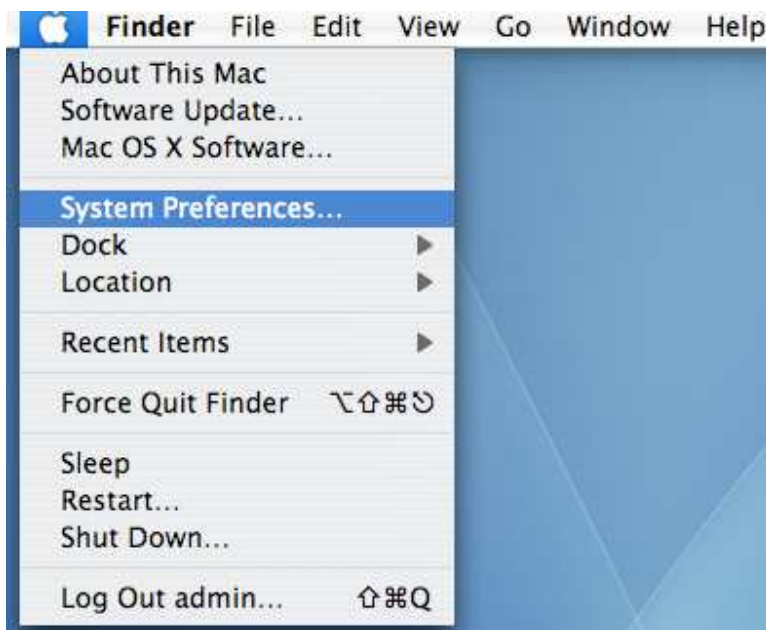

How to Find Your Airport ID: OS X Tiger

(Special thanks to Erick Vargas)

1. A Media Access Control Address is composed of 12 Hexadecimal digits usually written 00:0D:56:2C:0A:E8 or 00-0D-56-2C-0A-E8. You can think of it as a serial number.
2. These instructions are for OS X (10.4.2). Other version may differ.
 - a. Click on the **Apple** Icon and the click on **System preferences**

- b. This will open the System preferences window. Click on the **Network** icon.

- c. This will open the Network window. Choose AirPort in the **Show:** pull down menu. The physical address for the wireless card is the **AirPort ID**.