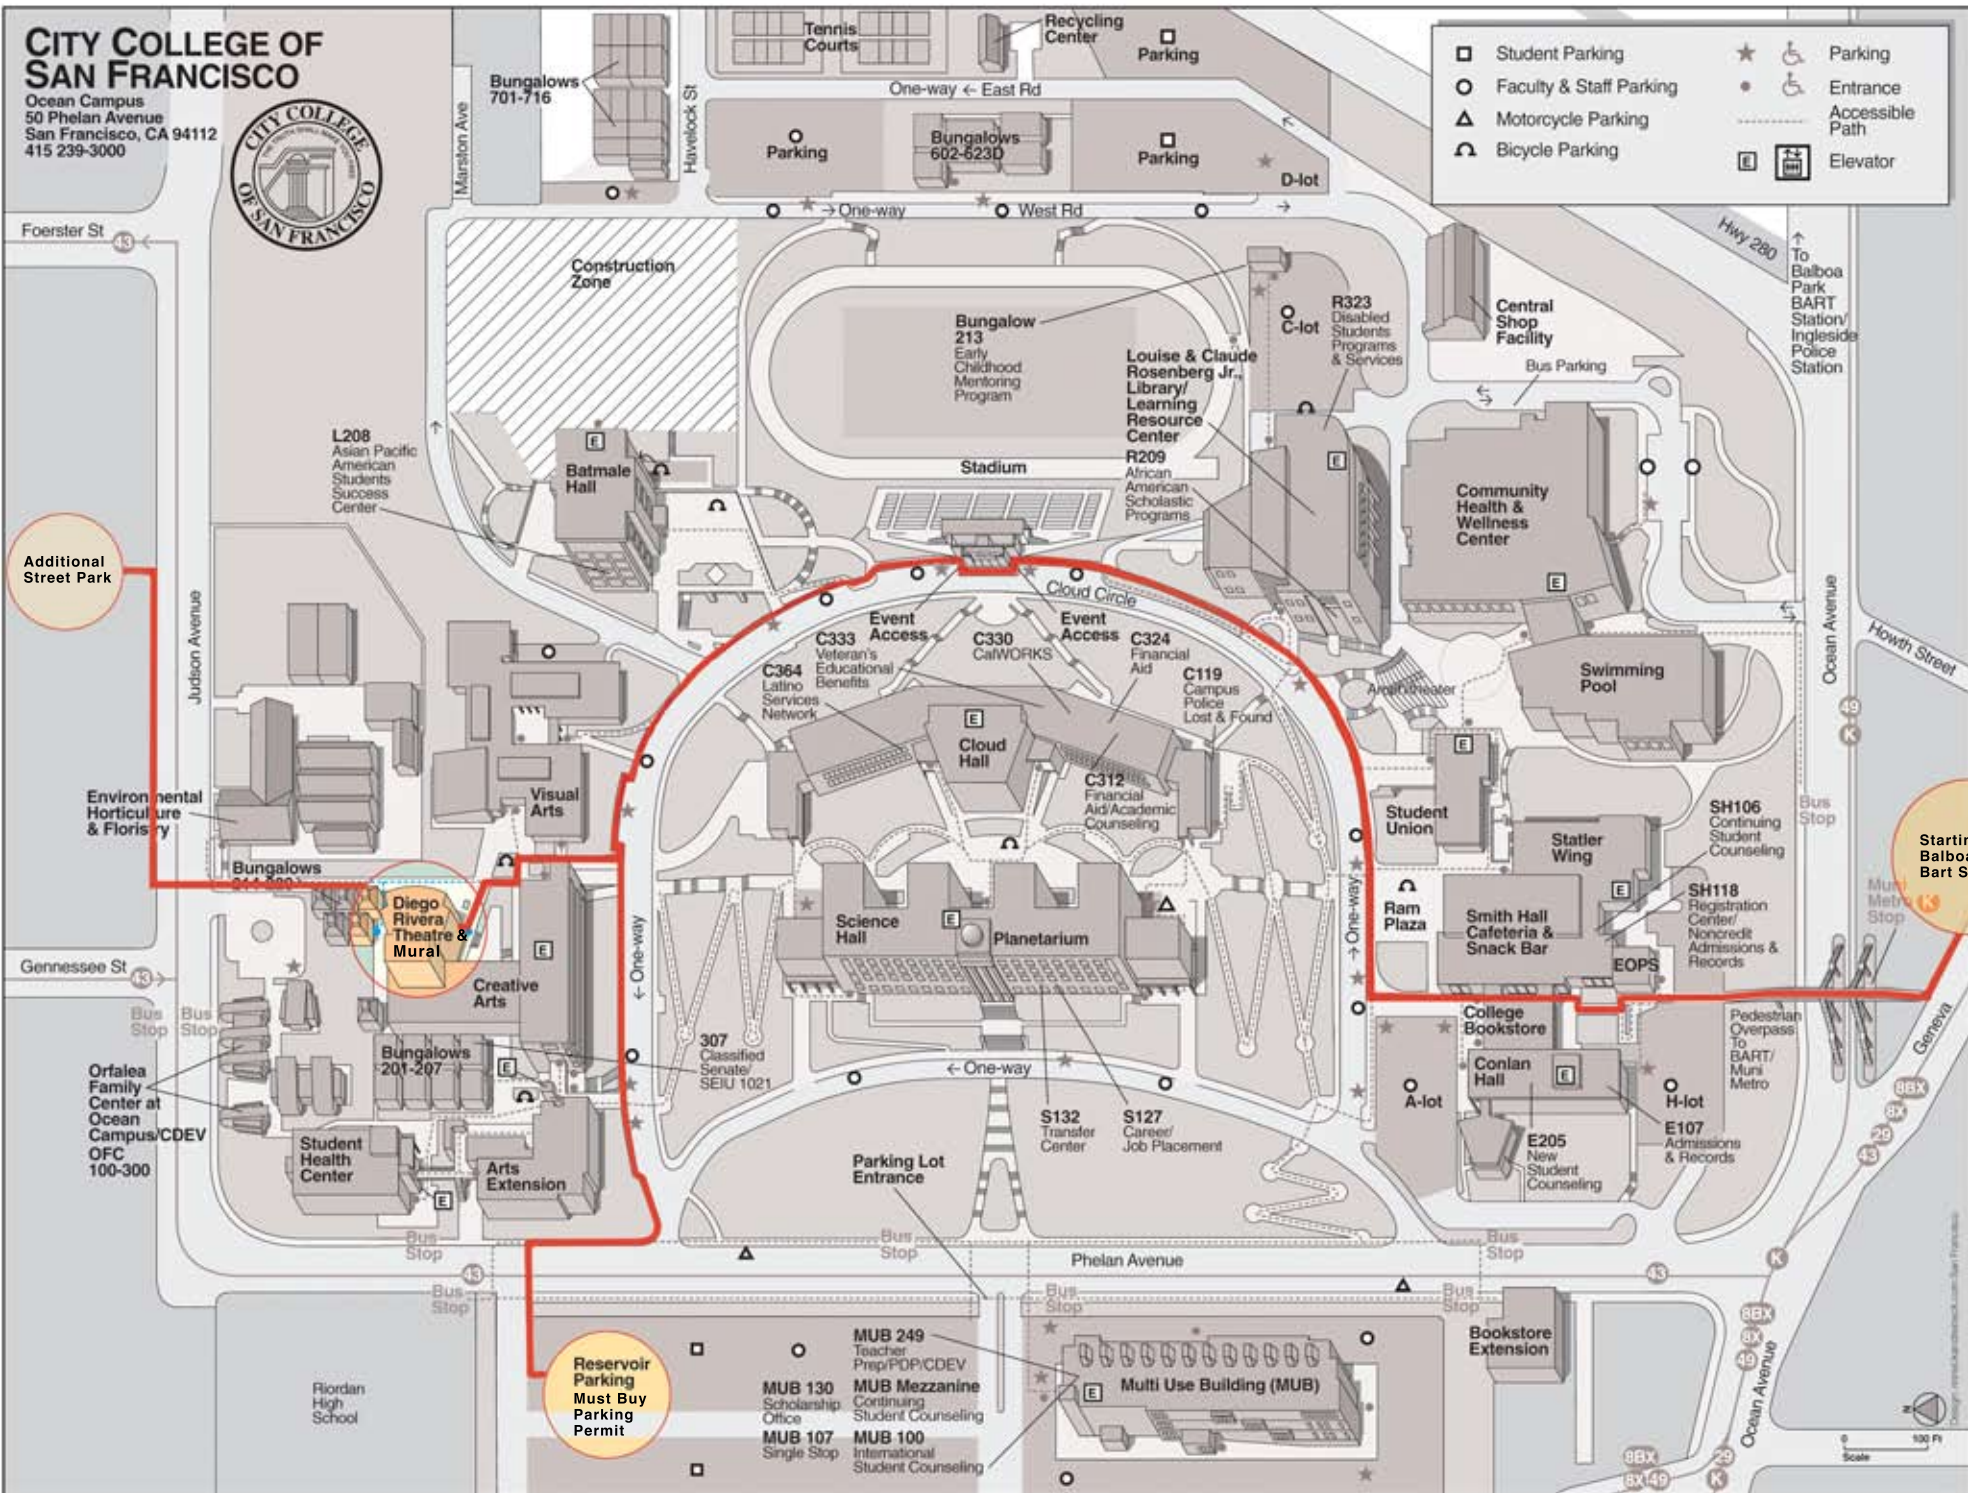

CITY COLLEGE OF SAN FRANCISCO

Ocean Campus
50 Phelan Avenue
San Francisco, CA 94112
415 239-3000

- Student Parking
- Faculty & Staff Parking
- △ Motorcycle Parking
- ⌚ Bicycle Parking
- ★ Parking
- ♿ Entrance
- ♿ Accessible Path
- ⬆️ Elevator

Additional Street Park

Diego Rivera Theatre & Mural

Reservoir Parking Must Buy Parking Permit

Starting from Balboa Park BART Station

- MUB 249 Teacher Prep/POPI/CEV
- MUB 130 Scholarship Office
- MUB 107 Single Stop
- MUB Mezzanine Continuing Student Counseling
- MUB 100 International Student Counseling

Multi Use Building (MUB)

Scale 100 FT