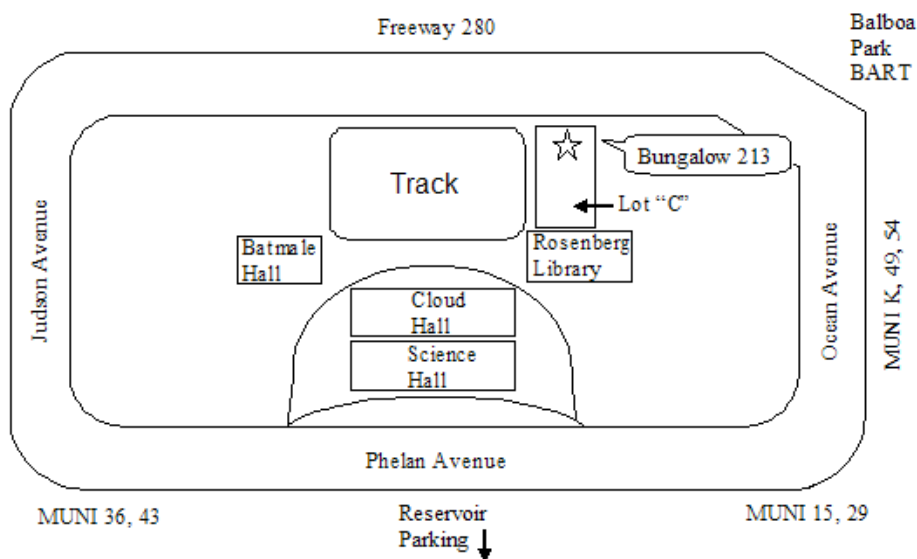

Visit Bungalow 213

Call for an appointment to see a CDEV Advisor or Counselor
415 452-5605

Fall & Spring Hours:

Monday & Tuesday 9:00-6:30pm

Wednesday- Friday 9:00am to 5:00pm

Summer Hours: M-F 9:00-5:00pm